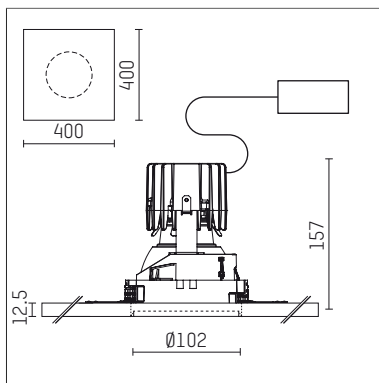

## 108 710 04 910 P | white

complx.100 | insider  
ceiling recessed luminaire  
LED | 21 W 4000 K

- ceiling recessed luminaire complx.100 insider
- with plasterboard panel and integrated installation frame
- with LED 2350 lm
- colour temperature: 4000 K
- colour rendering index: CRI >80
- L90 / B10 (50.000h)
- SDCM < 2
- net luminous flux: 1460 lm
- total load: 21 W
- luminous efficacy: 69,5 lm/W
- rotationsymmetrical light distribution, wide flood
- darklight reflector of aluminium, mirror finish anodised
- cut of angle: 40 °
- UGR: 19
- with external LED power unit, electronic, 220-240 V, 50/60 Hz
- Dimming with external dimmers possible (trailing-edge and leading-edge)
- dimmable
- power supply: supply cord with plug connection 2x5x2,5 mm², length: 360 mm
- housing of die cast aluminium
- recessing ring of die cast aluminium
- length: 400 mm, width: 400 mm, height: 147 mm
- diameter: 102 mm
- recessing depth: 157 mm, ceiling thickness: 12.5 mm
- weight: 1,95 kg
- protection rating: IP20
- protection class I
- 5 years Hoffmeister warranty
- Made in Germany
- certificates: manufactured according to DIN VDE 0711 / EN 60598, CE
- colour: white (RAL9016)
- 108 710 04 910 P