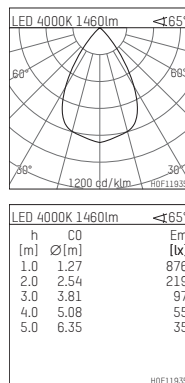

## 108 710 04 910 P | white

complx.100 | insider  
ceiling recessed luminaire  
LED | 21 W 4000 K

- ceiling recessed luminaire complx.100 insider
- with plasterboard panel and integrated installation frame
- with LED 2350 lm
- colour temperature: 4000 K
- colour rendering index: CRI >80
- L90 / B10 (50.000h)
- SDCM < 2
- net luminous flux: 1460 lm
- total load: 21 W
- luminous efficacy: 69,5 lm/W
- rotationsymmetrical light distribution, wide flood
- darklight reflector of aluminium, mirror finish anodised
- cut of angle: 40 °
- UGR: 19
- with external LED power unit, electronic, 220-240 V, 50/60 Hz
- Dimming with external dimmers possible (trailing-edge and leading-edge)
- dimmable
- power supply: supply cord with plug connection 2x5x2,5 mm², length: 360 mm
- housing of die cast aluminium
- recessing ring of die cast aluminium
- length: 400 mm, width: 400 mm, height: 147 mm
- diameter: 102 mm
- recessing depth: 157 mm, ceiling thickness: 12.5 mm
- weight: 1,95 kg
- protection rating: IP20
- protection class I
- 5 years Hoffmeister warranty
- Made in Germany
- certificates: manufactured according to DIN VDE 0711 / EN 60598, CE
- colour: white (RAL9016)
- 108 710 04 910 P