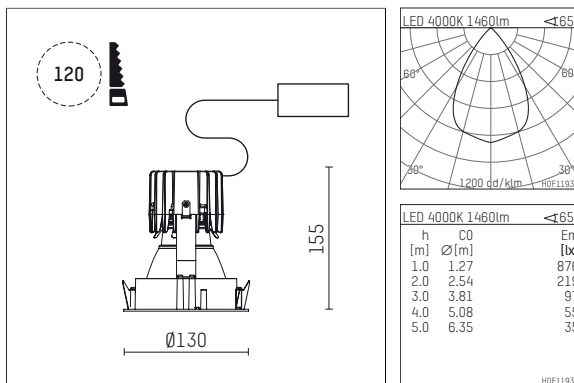

## 108 710 04 910 RD | white

complx.100 | rim  
ceiling recessed luminaire  
LED | 21 W 4000 K

- ceiling recessed luminaire complx.100 rim
- with a rim projecting over the ceiling
- for installation into suspended ceilings
- with LED 2350 lm
- colour temperature: 4000 K
- colour rendering index: CRI >80
- L90 / B10 (50.000h)
- SDCM < 2
- net luminous flux: 1460 lm
- total load: 21 W
- luminous efficacy: 69,5 lm/W
- rotationsymmetrical light distribution, wide flood
- darklight reflector of aluminium, mirror finish anodised
- cut of angle: 40 °
- UGR: 19
- with external LED power unit, electronic (DALI), 220-240 V, 0/50/60 Hz
- dimmable
- dimming range: 100-1 %
- power supply: supply cord with plug connection 2x5x2,5 mm<sup>2</sup>, length: 360 mm
- housing of die cast aluminium
- recessing ring of die cast aluminium
- height: 145 mm
- diameter: 130 mm, recessing diameter: 120 mm
- recessing depth: 155 mm, ceiling thickness: 2-25mm
- weight: 0,75 kg
- protection rating: IP20
- protection class I
- 5 years Hoffmeister warranty
- Made in Germany
- certificates: manufactured according to DIN VDE 0711 / EN 60598, CE
- colour: white (RAL9016)
- 108 710 04 910 RD

- Overview of accessories on the following page / s

108 710 04 910 RD  
**accessory**

## Optional accessories

description accessory general	dimensions in mm	item number	pic.-No.
housing for concrete cast for recessed downlights complx.100 rim	ØxH: 342 x 160	108 605 10 000	01