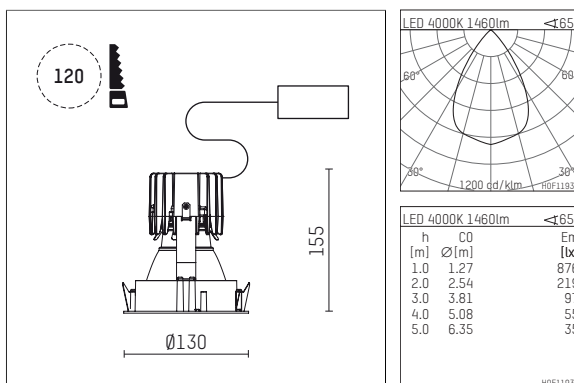

108 710 04 910 R | white

complx.100 | rim
ceiling recessed luminaire
LED | 21 W 4000 K

- ceiling recessed luminaire complx.100 rim
- with a rim projecting over the ceiling
- for installation into suspended ceilings
- with LED 2350 lm
- colour temperature: 4000 K
- colour rendering index: CRI >80
- L90 / B10 (50.000h)
- SDCM < 2
- net luminous flux: 1460 lm
- total load: 21 W
- luminous efficacy: 69,5 lm/W
- rotationsymmetrical light distribution, wide flood
- darklight reflector of aluminium, mirror finish anodised
- cut of angle: 40 °
- UGR: 19
- with external LED power unit, electronic, 220-240 V, 50/60 Hz
- Dimming with external dimmers possible (trailing-edge and leading-edge)
- dimmable
- power supply: supply cord with plug connection 2x5x2,5 mm², length: 360 mm
- housing of die cast aluminium
- recessing ring of die cast aluminium
- height: 145 mm
- diameter: 130 mm, recessing diameter: 120 mm
- recessing depth: 155 mm, ceiling thickness: 2-25mm
- weight: 0,75 kg
- protection rating: IP20
- protection class I
- 5 years Hoffmeister warranty
- Made in Germany
- certificates: manufactured according to DIN VDE 0711 / EN 60598, CE
- colour: white (RAL9016)
- 108 710 04 910 R

- Overview of accessories on the following page / s

108 710 04 910 R
accessory**Optional accessories**

description accessory general	dimensions in mm	item number	pic.-No.
housing for concrete cast for recessed downlights complx.100 rim	ØxH: 342 x 160	108 605 10 000	01