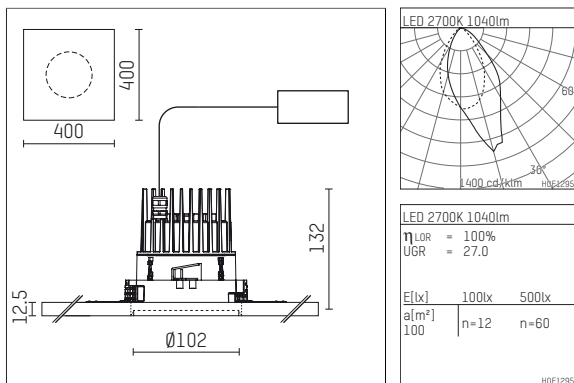

108 711 02 910 P | white

complx.100 | insider
lens wall floodlight
LED | 21 W 2700 K

- lens wall floodlight complx.100 insider
- with integrated lens system for homogenous wall illumination
- with plasterboard panel and integrated installation frame
- with LED 1600 lm
- colour temperature: 2700 K
- colour rendering index: CRI >90
- L90 / B10 (50.000h)
- SDCM < 2
- net luminous flux: 1040 lm
- total load: 21 W
- luminous efficacy: 49,5 lm/W
- asymmetrical light distribution
- safety cable for reflector module
- darklight reflector of aluminium, mirror finish anodised
- cut of angle: 40 °
- UGR: 27
- with external LED power unit, electronic, 220-240 V, 50/60 Hz
- Dimming with external dimmers possible (trailing-edge and leading-edge)
- dimmable
- power supply: supply cord with plug connection 2x5x2,5 mm², length: 360 mm
- housing of die cast aluminium
- recessing ring of die cast aluminium
- length: 400 mm, width: 400 mm, height: 122 mm
- diameter: 102 mm
- recessing depth: 132 mm, ceiling thickness: 12.5 mm
- rotatable 360°, fixable setting
- weight: 1,85 kg
- protection rating: IP20
- protection class I
- 5 years Hoffmeister warranty
- Made in Germany
- certificates: manufactured according to DIN VDE 0711 / EN 60598, CE
- colour: white (RAL9016)
- 108 711 02 910 P