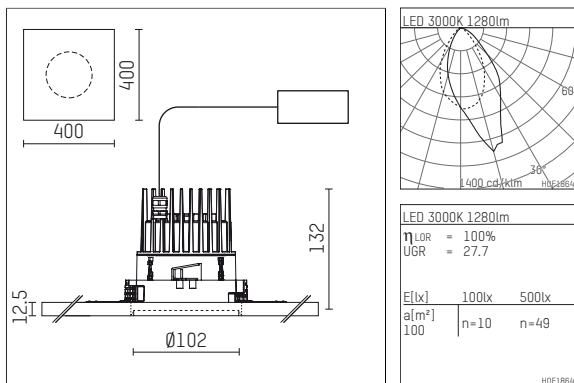

108 711 03 910 PD | white

complx.100 | insider
lens wall floodlight
LED | 21 W 3000 K

- lens wall floodlight complx.100 insider
- with integrated lens system for homogenous wall illumination
- with plasterboard panel and integrated installation frame
- with LED 1800 lm
- colour temperature: 3000 K
- colour rendering index: CRI >90
- L90 / B10 (50.000h)
- SDCM < 2
- net luminous flux: 1280 lm
- total load: 21 W
- luminous efficacy: 61,0 lm/W
- asymmetrical light distribution
- safety cable for reflector module
- darklight reflector of aluminium, mirror finish anodised
- cut of angle: 40 °
- UGR: 28
- with external LED power unit, electronic (DALI), 220-240 V, 0/50/60 Hz
- dimmable
- dimming range: 100-1 %
- power supply: supply cord with plug connection 2x5x2,5 mm², length: 360 mm
- housing of die cast aluminium
- recessing ring of die cast aluminium
- length: 400 mm, width: 400 mm, height: 122 mm
- diameter: 102 mm
- recessing depth: 132 mm, ceiling thickness: 12.5 mm
- rotatable 360°, fixable setting
- weight: 1,85 kg
- protection rating: IP20
- protection class I
- 5 years Hoffmeister warranty
- Made in Germany
- certificates: manufactured according to DIN VDE 0711 / EN 60598, CE
- colour: white (RAL9016)
- 108 711 03 910 PD
