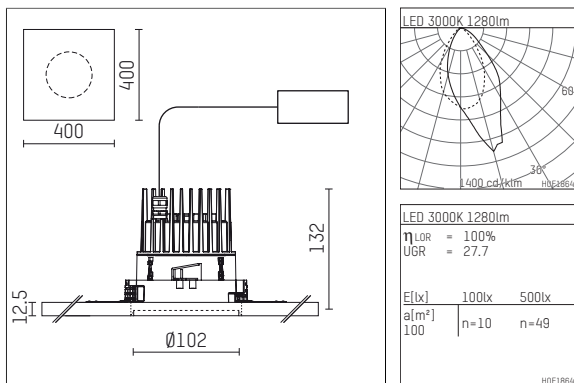

108 711 03 910 P | white

complx.100 | insider
lens wall floodlight
LED | 21 W 3000 K

- lens wall floodlight complx.100 insider
- with integrated lens system for homogenous wall illumination
- with plasterboard panel and integrated installation frame
- with LED 1800 lm
- colour temperature: 3000 K
- colour rendering index: CRI >90
- L90 / B10 (50.000h)
- SDCM < 2
- net luminous flux: 1280 lm
- total load: 21 W
- luminous efficacy: 61,0 lm/W
- asymmetrical light distribution
- safety cable for reflector module
- darklight reflector of aluminium, mirror finish anodised
- cut of angle: 40 °
- UGR: 28
- with external LED power unit, electronic, 220-240 V, 50/60 Hz
- Dimming with external dimmers possible (trailing-edge and leading-edge)
- dimmable
- power supply: supply cord with plug connection 2x5x2,5 mm², length: 360 mm
- housing of die cast aluminium
- recessing ring of die cast aluminium
- length: 400 mm, width: 400 mm, height: 122 mm
- diameter: 102 mm
- recessing depth: 132 mm, ceiling thickness: 12.5 mm
- rotatable 360°, fixable setting
- weight: 1,85 kg
- protection rating: IP20
- protection class I
- 5 years Hoffmeister warranty
- Made in Germany
- certificates: manufactured according to DIN VDE 0711 / EN 60598, CE
- colour: white (RAL9016)
- 108 711 03 910 P