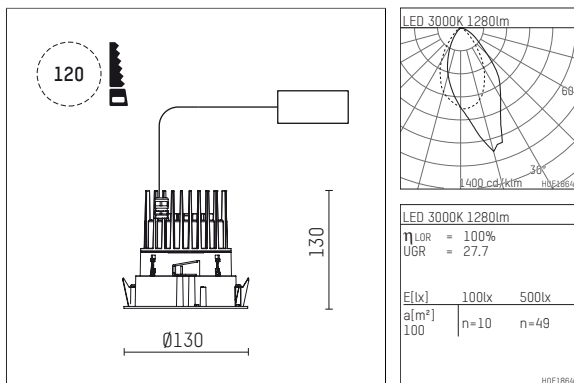

108 711 03 910 RD | white

complx.100 | rim
lens wall floodlight
LED | 21 W 3000 K

- lens wall floodlight complx.100 rim
- with integrated lens system for homogenous wall illumination
- with a rim projecting over the ceiling
- for installation into suspended ceilings
- with LED 1800 lm
- colour temperature: 3000 K
- colour rendering index: CRI >90
- L90 / B10 (50.000h)
- SDCM < 2
- net luminous flux: 1280 lm
- total load: 21 W
- luminous efficacy: 61,0 lm/W
- asymmetrical light distribution
- safety cable for reflector module
- darklight reflector of aluminium, mirror finish anodised
- cut of angle: 40 °
- UGR: 28
- with external LED power unit, electronic (DALI), 220-240 V, 0/50/60 Hz
- dimmable
- dimming range: 100-1 %
- power supply: supply cord with plug connection 2x5x2,5 mm², length: 360 mm
- housing of die cast aluminium
- recessing ring of die cast aluminium
- height: 120 mm
- diameter: 130 mm, recessing diameter: 120 mm
- recessing depth: 130 mm, ceiling thickness: 2-25mm
- rotatable 360°, fixable setting
- weight: 0,65 kg
- protection rating: IP20
- protection class I
- 5 years Hoffmeister warranty
- Made in Germany
- certificates: manufactured according to DIN VDE 0711 / EN 60598, CE
- colour: white (RAL9016)
- 108 711 03 910 RD

- Overview of accessories on the following page / s

108 711 03 910 RD
accessory**Optional accessories**

description accessory general	dimensions in mm	item number	pic.-No.
housing for concrete cast for recessed downlights complx.100 rim	ØxH: 342 x 160	108 605 10 000	01