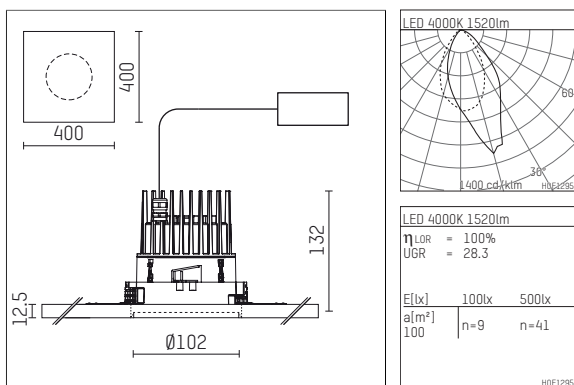

108 711 04 910 PD | white

complx.100 | insider
lens wall floodlight
LED | 21 W 4000 K

- lens wall floodlight complx.100 insider
- with integrated lens system for homogenous wall illumination
- with plasterboard panel and integrated installation frame
- with LED 2350 lm
- colour temperature: 4000 K
- colour rendering index: CRI >80
- L90 / B10 (50.000h)
- SDCM < 2
- net luminous flux: 1520 lm
- total load: 21 W
- luminous efficacy: 72,4 lm/W
- asymmetrical light distribution
- safety cable for reflector module
- darklight reflector of aluminium, mirror finish anodised
- cut of angle: 40 °
- UGR: 28
- with external LED power unit, electronic (DALI), 220-240 V, 0/50/60 Hz
- dimmable
- dimming range: 100-1 %
- power supply: supply cord with plug connection 2x5x2,5 mm², length: 360 mm
- housing of die cast aluminium
- recessing ring of die cast aluminium
- length: 400 mm, width: 400 mm, height: 122 mm
- diameter: 102 mm
- recessing depth: 132 mm, ceiling thickness: 12.5 mm
- rotatable 360°, fixable setting
- weight: 1,85 kg
- protection rating: IP20
- protection class I
- 5 years Hoffmeister warranty
- Made in Germany
- certificates: manufactured according to DIN VDE 0711 / EN 60598, CE
- colour: white (RAL9016)
- 108 711 04 910 PD
