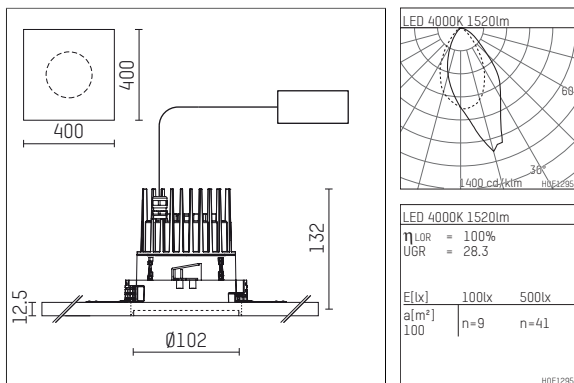

108 711 04 910 P | white

complx.100 | insider
lens wall floodlight
LED | 21 W 4000 K

- lens wall floodlight complx.100 insider
- with integrated lens system for homogenous wall illumination
- with plasterboard panel and integrated installation frame
- with LED 2350 lm
- colour temperature: 4000 K
- colour rendering index: CRI >80
- L90 / B10 (50.000h)
- SDCM < 2
- net luminous flux: 1520 lm
- total load: 21 W
- luminous efficacy: 72,4 lm/W
- asymmetrical light distribution
- safety cable for reflector module
- darklight reflector of aluminium, mirror finish anodised
- cut of angle: 40 °
- UGR: 28
- with external LED power unit, electronic, 220-240 V, 50/60 Hz
- Dimming with external dimmers possible (trailing-edge and leading-edge)
- dimmable
- power supply: supply cord with plug connection 2x5x2,5 mm², length: 360 mm
- housing of die cast aluminium
- recessing ring of die cast aluminium
- length: 400 mm, width: 400 mm, height: 122 mm
- diameter: 102 mm
- recessing depth: 132 mm, ceiling thickness: 12.5 mm
- rotatable 360°, fixable setting
- weight: 1,85 kg
- protection rating: IP20
- protection class I
- 5 years Hoffmeister warranty
- Made in Germany
- certificates: manufactured according to DIN VDE 0711 / EN 60598, CE
- colour: white (RAL9016)
- 108 711 04 910 P