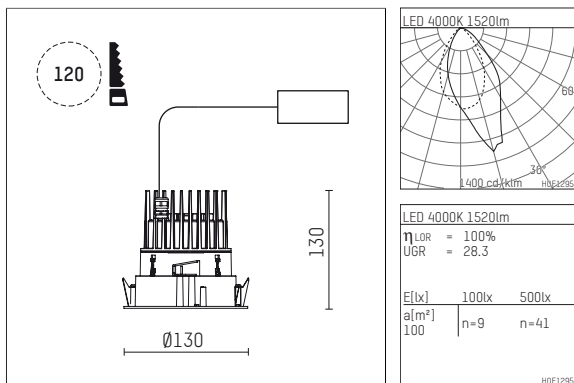

## 108 711 04 910 RD | white

complx.100 | rim  
lens wall floodlight  
LED | 21 W 4000 K

- lens wall floodlight complx.100 rim
- with integrated lens system for homogenous wall illumination
- with a rim projecting over the ceiling
- for installation into suspended ceilings
- with LED 2350 lm
- colour temperature: 4000 K
- colour rendering index: CRI >80
- L90 / B10 (50.000h)
- SDCM < 2
- net luminous flux: 1520 lm
- total load: 21 W
- luminous efficacy: 72,4 lm/W
- asymmetrical light distribution
- safety cable for reflector module
- darklight reflector of aluminium, mirror finish anodised
- cut of angle: 40 °
- UGR: 28
- with external LED power unit, electronic (DALI), 220-240 V, 0/50/60 Hz
- dimmable
- dimming range: 100-1 %
- power supply: supply cord with plug connection 2x5x2,5 mm², length: 360 mm
- housing of die cast aluminium
- recessing ring of die cast aluminium
- height: 120 mm
- diameter: 130 mm, recessing diameter: 120 mm
- recessing depth: 130 mm, ceiling thickness: 2-25mm
- rotatable 360°, fixable setting
- weight: 0,65 kg
- protection rating: IP20
- protection class I
- 5 years Hoffmeister warranty
- Made in Germany
- certificates: manufactured according to DIN VDE 0711 / EN 60598, CE
- colour: white (RAL9016)
- 108 711 04 910 RD

- Overview of accessories on the following page / s

108 711 04 910 RD  
**accessory****Optional accessories**

description accessory general	dimensions in mm	item number	pic.-No.
housing for concrete cast for recessed downlights complx.100 rim	ØxH: 342 x 160	108 605 10 000	01