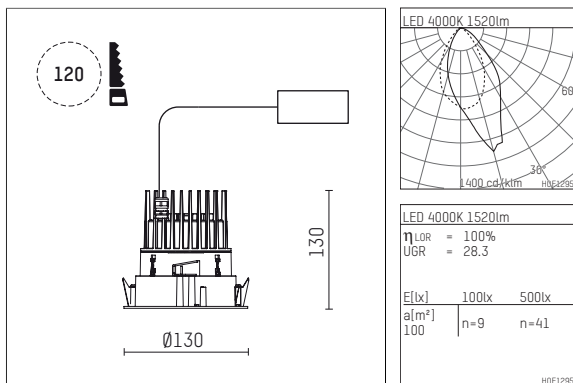

108 711 04 910 R | white

complx.100 | rim
lens wall floodlight
LED | 21 W 4000 K

- lens wall floodlight complx.100 rim
- with integrated lens system for homogenous wall illumination
- with a rim projecting over the ceiling
- for installation into suspended ceilings
- with LED 2350 lm
- colour temperature: 4000 K
- colour rendering index: CRI >80
- L90 / B10 (50.000h)
- SDCM < 2
- net luminous flux: 1520 lm
- total load: 21 W
- luminous efficacy: 72,4 lm/W
- asymmetrical light distribution
- safety cable for reflector module
- darklight reflector of aluminium, mirror finish anodised
- cut of angle: 40 °
- UGR: 28
- with external LED power unit, electronic, 220-240 V, 50/60 Hz
- Dimming with external dimmers possible (trailing-edge and leading-edge)
- dimmable
- power supply: supply cord with plug connection 2x5x2,5 mm², length: 360 mm
- housing of die cast aluminium
- recessing ring of die cast aluminium
- height: 120 mm
- diameter: 130 mm, recessing diameter: 120 mm
- recessing depth: 130 mm, ceiling thickness: 2-25mm
- rotatable 360°, fixable setting
- weight: 0,65 kg
- protection rating: IP20
- protection class I
- 5 years Hoffmeister warranty
- Made in Germany
- certificates: manufactured according to DIN VDE 0711 / EN 60598, CE
- colour: white (RAL9016)
- 108 711 04 910 R

- Overview of accessories on the following page / s

108 711 04 910 R
accessory**Optional accessories**

description accessory general	dimensions in mm	item number	pic.-No.
housing for concrete cast for recessed downlights complx.100 rim	ØxH: 342 x 160	108 605 10 000	01