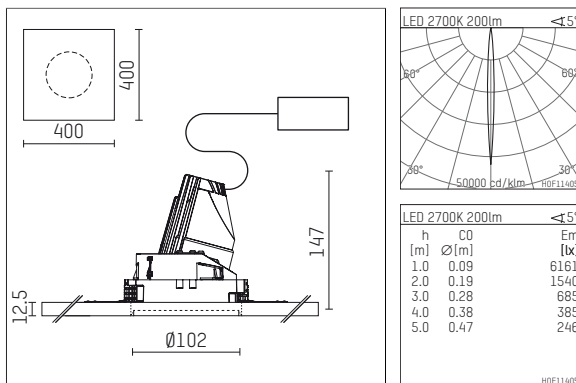

108 720 02 910 PD | white

complx.100 | insider
directional spotlight
LED | 5 W 2700 K

- directional spotlight complx.100 insider
- with plasterboard panel and integrated installation frame
- with LED 240 lm
- colour temperature: 2700 K
- colour rendering index: CRI >90
- L90 / B10 (50.000h)
- SDCM < 2
- net luminous flux: 200 lm
- total load: 5 W
- luminous efficacy: 40,0 lm/W
- rotationsymmetrical light distribution, narrow spot
- safety cable for reflector module
- reflector of aluminium, mirror finish anodised
- beam angle: 5 °
- with external LED power unit, electronic (DALI), 220-240 V, 0/50/60 Hz
- amplitude dimming
- dimming range: 100-0,1 %
- power supply: supply cord with plug connection 2x5x2,5 mm², length: 360 mm
- housing of die cast aluminium
- safety glass, clear
- recessing ring of die cast aluminium
- length: 400 mm, width: 400 mm, height: 137 mm
- diameter: 102 mm
- recessing depth: 147 mm, ceiling thickness: 12.5 mm
- rotatable 360°, fixable setting, 0°-30° tiltable, fixable setting
- weight: 1,8 kg
- protection rating: IP20
- protection class I
- 5 years Hoffmeister warranty
- Made in Germany
- certificates: manufactured according to DIN VDE 0711 / EN 60598, CE
- colour: white (RAL9016)
- 108 720 02 910 PD