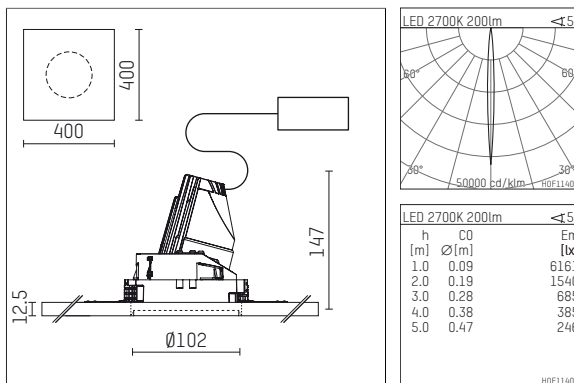

108 720 02 910 P | white

complx.100 | insider
directional spotlight
LED | 5 W 2700 K

- directional spotlight complx.100 insider
- with plasterboard panel and integrated installation frame
- with LED 240 lm
- colour temperature: 2700 K
- colour rendering index: CRI >90
- L90 / B10 (50.000h)
- SDCM < 2
- net luminous flux: 200 lm
- total load: 5 W
- luminous efficacy: 40,0 lm/W
- rotationsymmetrical light distribution, narrow spot
- safety cable for reflector module
- reflector of aluminium, mirror finish anodised
- beam angle: 5 °
- with external LED power unit, electronic, 220-240 V, 50/60 Hz
- power supply: supply cord with plug connection 2x5x2,5 mm², length: 360 mm
- housing of die cast aluminium
- safety glass, clear
- recessing ring of die cast aluminium
- length: 400 mm, width: 400 mm, height: 137 mm
- diameter: 102 mm
- recessing depth: 147 mm, ceiling thickness: 12.5 mm
- rotatable 360°, fixable setting, 0°-30° tiltable, fixable setting
- weight: 1,8 kg
- protection rating: IP20
- protection class I
- 5 years Hoffmeister warranty
- Made in Germany
- certificates: manufactured according to DIN VDE 0711 / EN 60598, CE
- colour: white (RAL9016)
- 108 720 02 910 P