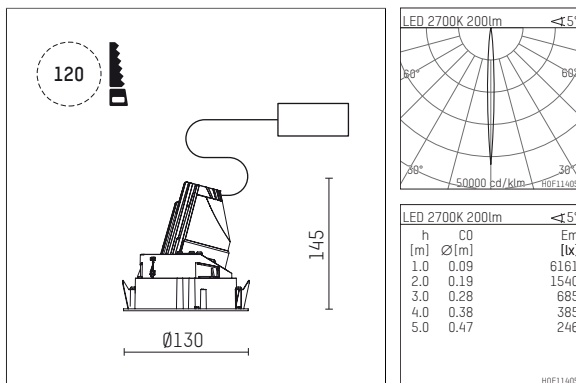

108 720 02 910 RD | white

complx.100 | rim
directional spotlight
LED | 5 W 2700 K

- directional spotlight complx.100 rim
- with a rim projecting over the ceiling
- for installation into suspended ceilings
- with LED 240 lm
- colour temperature: 2700 K
- colour rendering index: CRI >90
- L90 / B10 (50.000h)
- SDCM < 2
- net luminous flux: 200 lm
- total load: 5 W
- luminous efficacy: 40,0 lm/W
- rotationsymmetrical light distribution, narrow spot
- safety cable for reflector module
- reflector of aluminium, mirror finish anodised
- beam angle: 5 °
- with external LED power unit, electronic (DALI), 220-240 V, 0/50/60 Hz
- amplitude dimming
- dimming range: 100-0,1 %
- power supply: supply cord with plug connection 2x5x2,5 mm², length: 360 mm
- housing of die cast aluminium
- safety glass, clear
- recessing ring of die cast aluminium
- height: 135 mm
- diameter: 130 mm, recessing diameter: 120 mm
- recessing depth: 145 mm, ceiling thickness: 2-25mm
- rotatable 360°, fixable setting, 0°-30° tiltable, fixable setting
- weight: 0,6 kg
- protection rating: IP20
- protection class I
- 5 years Hoffmeister warranty
- Made in Germany
- certificates: manufactured according to DIN VDE 0711 / EN 60598, CE
- colour: white (RAL9016)
- 108 720 02 910 RD

- Overview of accessories on the following page / s

108 720 02 910 RD
accessory

Optional accessories

description accessory general	dimensions in mm	item number	pic.-No.
housing for concrete cast for recessed downlights complx.100 rim	ØxH: 342 x 160	108 605 10 000	01