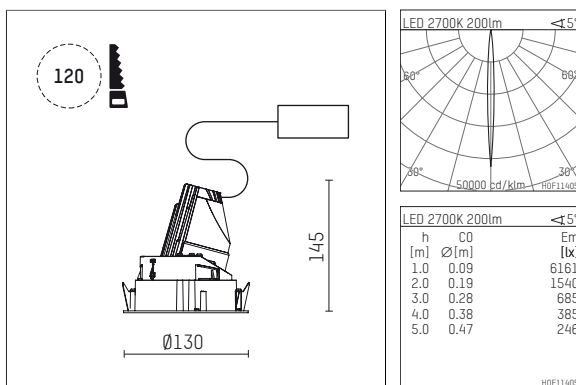

108 720 02 910 R | white

complx.100 | rim
directional spotlight
LED | 5 W 2700 K

- directional spotlight complx.100 rim
- with a rim projecting over the ceiling
- for installation into suspended ceilings
- with LED 240 lm
- colour temperature: 2700 K
- colour rendering index: CRI >90
- L90 / B10 (50.000h)
- SDCM < 2
- net luminous flux: 200 lm
- total load: 5 W
- luminous efficacy: 40,0 lm/W
- rotationsymmetrical light distribution, narrow spot
- safety cable for reflector module
- reflector of aluminium, mirror finish anodised
- beam angle: 5 °
- with external LED power unit, electronic, 220-240 V, 50/60 Hz
- power supply: supply cord with plug connection 2x5x2,5 mm², length: 360 mm
- housing of die cast aluminium
- safety glass, clear
- recessing ring of die cast aluminium
- height: 135 mm
- diameter: 130 mm, recessing diameter: 120 mm
- recessing depth: 145 mm, ceiling thickness: 2-25mm
- rotatable 360°, fixable setting, 0°-30° tiltable, fixable setting
- weight: 0,6 kg
- protection rating: IP20
- protection class I
- 5 years Hoffmeister warranty
- Made in Germany
- certificates: manufactured according to DIN VDE 0711 / EN 60598, CE
- colour: white (RAL9016)
- 108 720 02 910 R

- Overview of accessories on the following page / s

108 720 02 910 R
accessory**Optional accessories**

description accessory general	dimensions in mm	item number	pic.-No.
housing for concrete cast for recessed downlights complx.100 rim	ØxH: 342 x 160	108 605 10 000	01