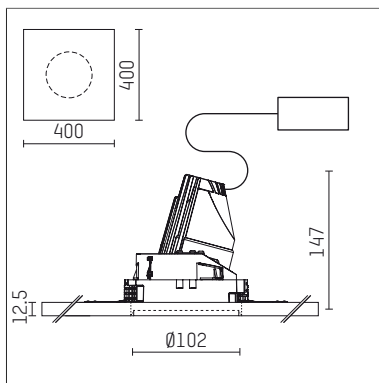

108 720 03 910 PD | white

complx.100 | insider
directional spotlight
LED | 5 W 3000 K

- directional spotlight complx.100 insider
- with plasterboard panel and integrated installation frame
- with LED 275 lm
- colour temperature: 3000 K
- colour rendering index: CRI >90
- L90 / B10 (50.000h)
- SDCM < 2
- net luminous flux: 230 lm
- total load: 5 W
- luminous efficacy: 46,0 lm/W
- rotationsymmetrical light distribution, narrow spot
- safety cable for reflector module
- reflector of aluminium, mirror finish anodised
- beam angle: 5 °
- with external LED power unit, electronic (DALI), 220-240 V, 0/50/60 Hz
- amplitude dimming
- dimming range: 100-0,1 %
- power supply: supply cord with plug connection 2x5x2,5 mm², length: 360 mm
- housing of die cast aluminium
- safety glass, clear
- recessing ring of die cast aluminium
- length: 400 mm, width: 400 mm, height: 137 mm
- diameter: 102 mm
- recessing depth: 147 mm, ceiling thickness: 12.5 mm
- rotatable 360°, fixable setting, 0°-30° tiltable, fixable setting
- weight: 1,8 kg
- protection rating: IP20
- protection class I
- 5 years Hoffmeister warranty
- Made in Germany
- certificates: manufactured according to DIN VDE 0711 / EN 60598, CE
- colour: white (RAL9016)
- 108 720 03 910 PD