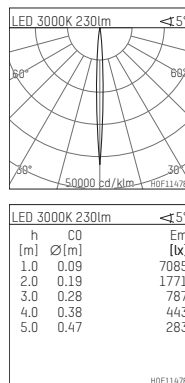

108 720 03 910 PD | white

complx.100 | insider
directional spotlight
LED | 5 W 3000 K

- directional spotlight complx.100 insider
- with plasterboard panel and integrated installation frame
- with LED 275 lm
- colour temperature: 3000 K
- colour rendering index: CRI >90
- L90 / B10 (50.000h)
- SDCM < 2
- net luminous flux: 230 lm
- total load: 5 W
- luminous efficacy: 46,0 lm/W
- rotationsymmetrical light distribution, narrow spot
- safety cable for reflector module
- reflector of aluminium, mirror finish anodised
- beam angle: 5 °
- with external LED power unit, electronic (DALI), 220-240 V, 0/50/60 Hz
- amplitude dimming
- dimming range: 100-0,1 %
- power supply: supply cord with plug connection 2x5x2,5 mm², length: 360 mm
- housing of die cast aluminium
- safety glass, clear
- recessing ring of die cast aluminium
- length: 400 mm, width: 400 mm, height: 137 mm
- diameter: 102 mm
- recessing depth: 147 mm, ceiling thickness: 12.5 mm
- rotatable 360°, fixable setting, 0°-30° tiltable, fixable setting
- weight: 1,8 kg
- protection rating: IP20
- protection class I
- 5 years Hoffmeister warranty
- Made in Germany
- certificates: manufactured according to DIN VDE 0711 / EN 60598, CE
- colour: white (RAL9016)
- 108 720 03 910 PD