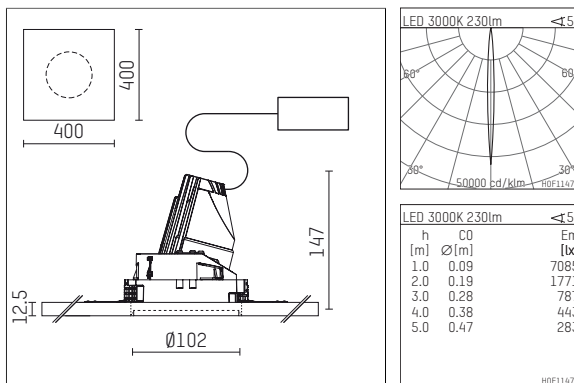

## 108 720 03 910 P | white

complx.100 | insider  
directional spotlight  
LED | 5 W 3000 K

- directional spotlight complx.100 insider
- with plasterboard panel and integrated installation frame
- with LED 275 lm
- colour temperature: 3000 K
- colour rendering index: CRI >90
- L90 / B10 (50.000h)
- SDCM < 2
- net luminous flux: 230 lm
- total load: 5 W
- luminous efficacy: 46,0 lm/W
- rotationsymmetrical light distribution, narrow spot
- safety cable for reflector module
- reflector of aluminium, mirror finish anodised
- beam angle: 5 °
- with external LED power unit, electronic, 220-240 V, 50/60 Hz
- power supply: supply cord with plug connection 2x5x2,5 mm², length: 360 mm
- housing of die cast aluminium
- safety glass, clear
- recessing ring of die cast aluminium
- length: 400 mm, width: 400 mm, height: 137 mm
- diameter: 102 mm
- recessing depth: 147 mm, ceiling thickness: 12.5 mm
- rotatable 360°, fixable setting, 0°-30° tiltable, fixable setting
- weight: 1,8 kg
- protection rating: IP20
- protection class I
- 5 years Hoffmeister warranty
- Made in Germany
- certificates: manufactured according to DIN VDE 0711 / EN 60598, CE
- colour: white (RAL9016)
- 108 720 03 910 P