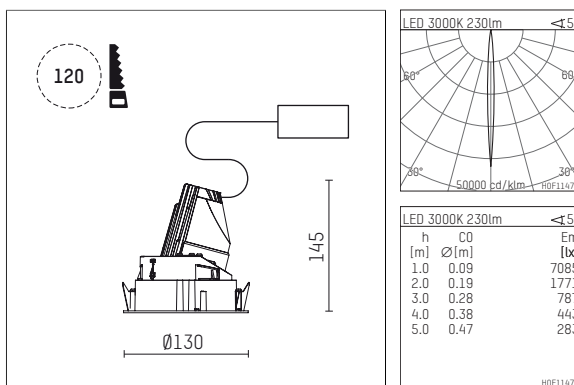

108 720 03 910 RD | white

complx.100 | rim
directional spotlight
LED | 5 W 3000 K

- directional spotlight complx.100 rim
- with a rim projecting over the ceiling
- for installation into suspended ceilings
- with LED 275 lm
- colour temperature: 3000 K
- colour rendering index: CRI >90
- L90 / B10 (50.000h)
- SDCM < 2
- net luminous flux: 230 lm
- total load: 5 W
- luminous efficacy: 46,0 lm/W
- rotationsymmetrical light distribution, narrow spot
- safety cable for reflector module
- reflector of aluminium, mirror finish anodised
- beam angle: 5 °
- with external LED power unit, electronic (DALI), 220-240 V, 0/50/60 Hz
- amplitude dimming
- dimming range: 100-0,1 %
- power supply: supply cord with plug connection 2x5x2,5 mm², length: 360 mm
- housing of die cast aluminium
- safety glass, clear
- recessing ring of die cast aluminium
- height: 135 mm
- diameter: 130 mm, recessing diameter: 120 mm
- recessing depth: 145 mm, ceiling thickness: 2-25mm
- rotatable 360°, fixable setting, 0°-30° tiltable, fixable setting
- weight: 0,6 kg
- protection rating: IP20
- protection class I
- 5 years Hoffmeister warranty
- Made in Germany
- certificates: manufactured according to DIN VDE 0711 / EN 60598, CE
- colour: white (RAL9016)
- 108 720 03 910 RD

- Overview of accessories on the following page / s

108 720 03 910 RD
accessory

Optional accessories

description accessory general	dimensions in mm	item number	pic.-No.
housing for concrete cast for recessed downlights complx.100 rim	ØxH: 342 x 160	108 605 10 000	01