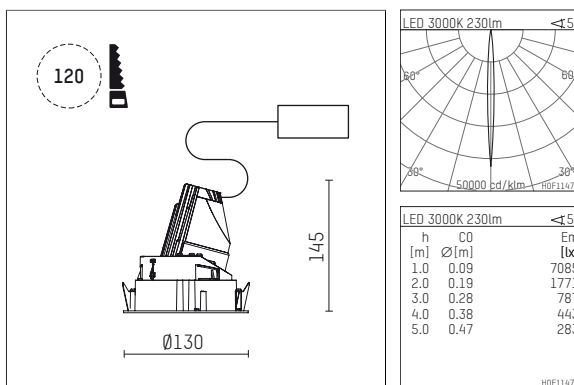

## 108 720 03 910 R | white

complx.100 | rim  
directional spotlight  
LED | 5 W 3000 K

- directional spotlight complx.100 rim
- with a rim projecting over the ceiling
- for installation into suspended ceilings
- with LED 275 lm
- colour temperature: 3000 K
- colour rendering index: CRI >90
- L90 / B10 (50.000h)
- SDCM < 2
- net luminous flux: 230 lm
- total load: 5 W
- luminous efficacy: 46,0 lm/W
- rotationsymmetrical light distribution, narrow spot
- safety cable for reflector module
- reflector of aluminium, mirror finish anodised
- beam angle: 5 °
- with external LED power unit, electronic, 220-240 V, 50/60 Hz
- power supply: supply cord with plug connection 2x5x2,5 mm<sup>2</sup>, length: 360 mm
- housing of die cast aluminium
- safety glass, clear
- recessing ring of die cast aluminium
- height: 135 mm
- diameter: 130 mm, recessing diameter: 120 mm
- recessing depth: 145 mm, ceiling thickness: 2-25mm
- rotatable 360°, fixable setting, 0°-30° tiltable, fixable setting
- weight: 0,6 kg
- protection rating: IP20
- protection class I
- 5 years Hoffmeister warranty
- Made in Germany
- certificates: manufactured according to DIN VDE 0711 / EN 60598, CE
- colour: white (RAL9016)
- 108 720 03 910 R

- Overview of accessories on the following page / s

108 720 03 910 R  
**accessory****Optional accessories**

description accessory general	dimensions in mm	item number	pic.-No.
housing for concrete cast for recessed downlights complx.100 rim	ØxH: 342 x 160	108 605 10 000	01