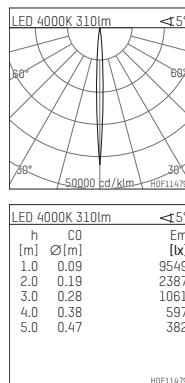

108 720 04 910 PD | white

complx.100 | insider
directional spotlight
LED | 5 W 4000 K

- directional spotlight complx.100 insider
- with plasterboard panel and integrated installation frame
- with LED 360 lm
- colour temperature: 4000 K
- colour rendering index: CRI >80
- L90 / B10 (50.000h)
- SDCM < 2
- net luminous flux: 310 lm
- total load: 5 W
- luminous efficacy: 62,0 lm/W
- rotationsymmetrical light distribution, narrow spot
- safety cable for reflector module
- reflector of aluminium, mirror finish anodised
- beam angle: 5 °
- with external LED power unit, electronic (DALI), 220-240 V, 0/50/60 Hz
- amplitude dimming
- dimming range: 100-0,1 %
- power supply: supply cord with plug connection 2x5x2,5 mm², length: 360 mm
- housing of die cast aluminium
- safety glass, clear
- recessing ring of die cast aluminium
- length: 400 mm, width: 400 mm, height: 137 mm
- diameter: 102 mm
- recessing depth: 147 mm, ceiling thickness: 12.5 mm
- rotatable 360°, fixable setting, 0°-30° tiltable, fixable setting
- weight: 1,8 kg
- protection rating: IP20
- protection class I
- 5 years Hoffmeister warranty
- Made in Germany
- certificates: manufactured according to DIN VDE 0711 / EN 60598, CE
- colour: white (RAL9016)
- 108 720 04 910 PD