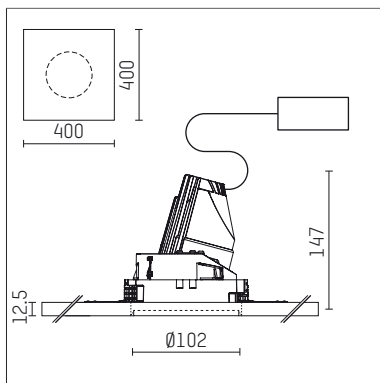

108 720 04 910 PD | white

complx.100 | insider
directional spotlight
LED | 5 W 4000 K

- directional spotlight complx.100 insider
- with plasterboard panel and integrated installation frame
- with LED 360 lm
- colour temperature: 4000 K
- colour rendering index: CRI >80
- L90 / B10 (50.000h)
- SDCM < 2
- net luminous flux: 310 lm
- total load: 5 W
- luminous efficacy: 62,0 lm/W
- rotationsymmetrical light distribution, narrow spot
- safety cable for reflector module
- reflector of aluminium, mirror finish anodised
- beam angle: 5 °
- with external LED power unit, electronic (DALI), 220-240 V, 0/50/60 Hz
- amplitude dimming
- dimming range: 100-0,1 %
- power supply: supply cord with plug connection 2x5x2,5 mm², length: 360 mm
- housing of die cast aluminium
- safety glass, clear
- recessing ring of die cast aluminium
- length: 400 mm, width: 400 mm, height: 137 mm
- diameter: 102 mm
- recessing depth: 147 mm, ceiling thickness: 12.5 mm
- rotatable 360°, fixable setting, 0°-30° tiltable, fixable setting
- weight: 1,8 kg
- protection rating: IP20
- protection class I
- 5 years Hoffmeister warranty
- Made in Germany
- certificates: manufactured according to DIN VDE 0711 / EN 60598, CE
- colour: white (RAL9016)
- 108 720 04 910 PD