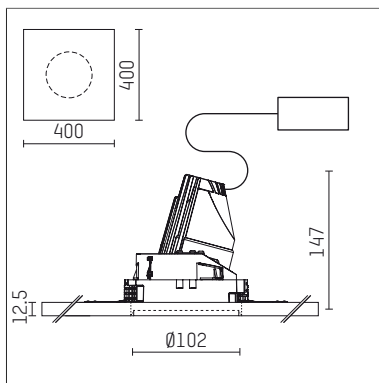

## 108 720 04 910 P | white

complx.100 | insider  
directional spotlight  
LED | 5 W 4000 K

- directional spotlight complx.100 insider
- with plasterboard panel and integrated installation frame
- with LED 360 lm
- colour temperature: 4000 K
- colour rendering index: CRI >80
- L90 / B10 (50.000h)
- SDCM < 2
- net luminous flux: 310 lm
- total load: 5 W
- luminous efficacy: 62,0 lm/W
- rotationsymmetrical light distribution, narrow spot
- safety cable for reflector module
- reflector of aluminium, mirror finish anodised
- beam angle: 5 °
- with external LED power unit, electronic, 220-240 V, 50/60 Hz
- power supply: supply cord with plug connection 2x5x2,5 mm², length: 360 mm
- housing of die cast aluminium
- safety glass, clear
- recessing ring of die cast aluminium
- length: 400 mm, width: 400 mm, height: 137 mm
- diameter: 102 mm
- recessing depth: 147 mm, ceiling thickness: 12.5 mm
- rotatable 360°, fixable setting, 0°-30° tiltable, fixable setting
- weight: 1,8 kg
- protection rating: IP20
- protection class I
- 5 years Hoffmeister warranty
- Made in Germany
- certificates: manufactured according to DIN VDE 0711 / EN 60598, CE
- colour: white (RAL9016)
- 108 720 04 910 P