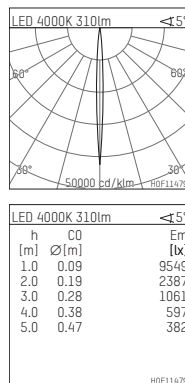

## 108 720 04 910 P | white

complx.100 | insider  
directional spotlight  
LED | 5 W 4000 K

- directional spotlight complx.100 insider
- with plasterboard panel and integrated installation frame
- with LED 360 lm
- colour temperature: 4000 K
- colour rendering index: CRI >80
- L90 / B10 (50.000h)
- SDCM < 2
- net luminous flux: 310 lm
- total load: 5 W
- luminous efficacy: 62,0 lm/W
- rotationsymmetrical light distribution, narrow spot
- safety cable for reflector module
- reflector of aluminium, mirror finish anodised
- beam angle: 5 °
- with external LED power unit, electronic, 220-240 V, 50/60 Hz
- power supply: supply cord with plug connection 2x5x2,5 mm², length: 360 mm
- housing of die cast aluminium
- safety glass, clear
- recessing ring of die cast aluminium
- length: 400 mm, width: 400 mm, height: 137 mm
- diameter: 102 mm
- recessing depth: 147 mm, ceiling thickness: 12.5 mm
- rotatable 360°, fixable setting, 0°-30° tiltable, fixable setting
- weight: 1,8 kg
- protection rating: IP20
- protection class I
- 5 years Hoffmeister warranty
- Made in Germany
- certificates: manufactured according to DIN VDE 0711 / EN 60598, CE
- colour: white (RAL9016)
- 108 720 04 910 P