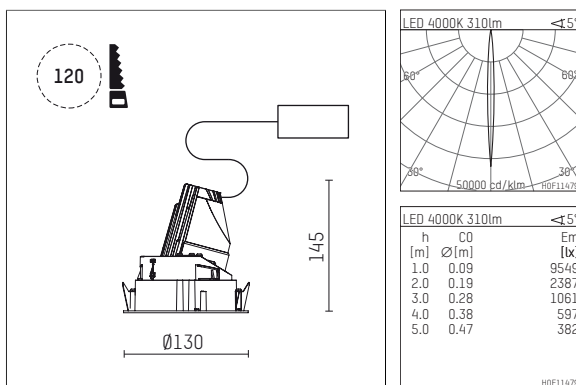

## 108 720 04 910 RD | white

complx.100 | rim  
directional spotlight  
LED | 5 W 4000 K

- directional spotlight complx.100 rim
- with a rim projecting over the ceiling
- for installation into suspended ceilings
- with LED 360 lm
- colour temperature: 4000 K
- colour rendering index: CRI >80
- L90 / B10 (50.000h)
- SDCM < 2
- net luminous flux: 310 lm
- total load: 5 W
- luminous efficacy: 62,0 lm/W
- rotationsymmetrical light distribution, narrow spot
- safety cable for reflector module
- reflector of aluminium, mirror finish anodised
- beam angle: 5 °
- with external LED power unit, electronic (DALI), 220-240 V, 0/50/60 Hz
- amplitude dimming
- dimming range: 100-0,1 %
- power supply: supply cord with plug connection 2x5x2,5 mm², length: 360 mm
- housing of die cast aluminium
- safety glass, clear
- recessing ring of die cast aluminium
- height: 135 mm
- diameter: 130 mm, recessing diameter: 120 mm
- recessing depth: 145 mm, ceiling thickness: 2-25mm
- rotatable 360°, fixable setting, 0°-30° tiltable, fixable setting
- weight: 0,6 kg
- protection rating: IP20
- protection class I
- 5 years Hoffmeister warranty
- Made in Germany
- certificates: manufactured according to DIN VDE 0711 / EN 60598, CE
- colour: white (RAL9016)
- 108 720 04 910 RD

- Overview of accessories on the following page / s

108 720 04 910 RD  
**accessory****Optional accessories**

description accessory general	dimensions in mm	item number	pic.-No.
housing for concrete cast for recessed downlights complx.100 rim	ØxH: 342 x 160	108 605 10 000	01