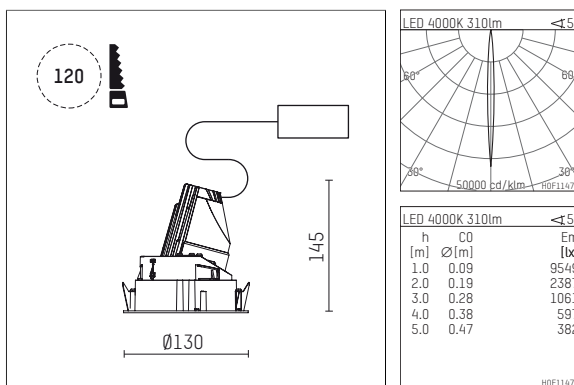

108 720 04 910 R | white

complx.100 | rim
directional spotlight
LED | 5 W 4000 K

- directional spotlight complx.100 rim
- with a rim projecting over the ceiling
- for installation into suspended ceilings
- with LED 360 lm
- colour temperature: 4000 K
- colour rendering index: CRI >80
- L90 / B10 (50.000h)
- SDCM < 2
- net luminous flux: 310 lm
- total load: 5 W
- luminous efficacy: 62,0 lm/W
- rotationsymmetrical light distribution, narrow spot
- safety cable for reflector module
- reflector of aluminium, mirror finish anodised
- beam angle: 5 °
- with external LED power unit, electronic, 220-240 V, 50/60 Hz
- power supply: supply cord with plug connection 2x5x2,5 mm², length: 360 mm
- housing of die cast aluminium
- safety glass, clear
- recessing ring of die cast aluminium
- height: 135 mm
- diameter: 130 mm, recessing diameter: 120 mm
- recessing depth: 145 mm, ceiling thickness: 2-25mm
- rotatable 360°, fixable setting, 0°-30° tiltable, fixable setting
- weight: 0,6 kg
- protection rating: IP20
- protection class I
- 5 years Hoffmeister warranty
- Made in Germany
- certificates: manufactured according to DIN VDE 0711 / EN 60598, CE
- colour: white (RAL9016)
- 108 720 04 910 R

- Overview of accessories on the following page / s

108 720 04 910 R
accessory**Optional accessories**

description accessory general	dimensions in mm	item number	pic.-No.
housing for concrete cast for recessed downlights complx.100 rim	ØxH: 342 x 160	108 605 10 000	01