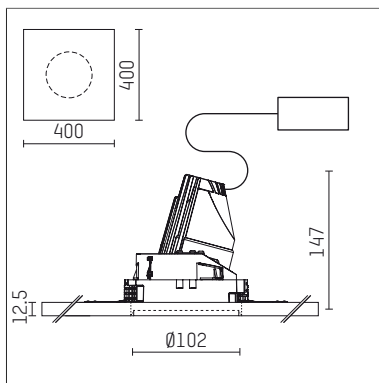

108 721 02 910 PD | white

complx.100 | insider
directional spotlight
LED | 10 W 2700 K

- directional spotlight complx.100 insider
- with plasterboard panel and integrated installation frame
- with LED 700 lm
- colour temperature: 2700 K
- colour rendering index: CRI >90
- L90 / B10 (50.000h)
- SDCM < 2
- net luminous flux: 590 lm
- total load: 10 W
- luminous efficacy: 59,0 lm/W
- rotationsymmetrical light distribution, spot
- safety cable for reflector module
- reflector of aluminium, mirror finish anodised
- beam angle: 10 °
- with external LED power unit, electronic (DALI), 220-240 V, 0/50/60 Hz
- amplitude dimming
- dimming range: 100-1 %
- power supply: supply cord with plug connection 2x5x2,5 mm², length: 360 mm
- housing of die cast aluminium
- safety glass, clear
- recessing ring of die cast aluminium
- length: 400 mm, width: 400 mm, height: 137 mm
- diameter: 102 mm
- recessing depth: 147 mm, ceiling thickness: 12.5 mm
- rotatable 360°, fixable setting, 0°-30° tiltable, fixable setting
- weight: 1,82 kg
- protection rating: IP20
- protection class I
- 5 years Hoffmeister warranty
- Made in Germany
- certificates: manufactured according to DIN VDE 0711 / EN 60598, CE
- colour: white (RAL9016)
- 108 721 02 910 PD