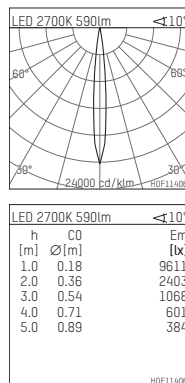

108 721 02 910 PD | white

complx.100 | insider
directional spotlight
LED | 10 W 2700 K

- directional spotlight complx.100 insider
- with plasterboard panel and integrated installation frame
- with LED 700 lm
- colour temperature: 2700 K
- colour rendering index: CRI >90
- L90 / B10 (50.000h)
- SDCM < 2
- net luminous flux: 590 lm
- total load: 10 W
- luminous efficacy: 59,0 lm/W
- rotationsymmetrical light distribution, spot
- safety cable for reflector module
- reflector of aluminium, mirror finish anodised
- beam angle: 10 °
- with external LED power unit, electronic (DALI), 220-240 V, 0/50/60 Hz
- amplitude dimming
- dimming range: 100-1 %
- power supply: supply cord with plug connection 2x5x2,5 mm², length: 360 mm
- housing of die cast aluminium
- safety glass, clear
- recessing ring of die cast aluminium
- length: 400 mm, width: 400 mm, height: 137 mm
- diameter: 102 mm
- recessing depth: 147 mm, ceiling thickness: 12.5 mm
- rotatable 360°, fixable setting, 0°-30° tiltable, fixable setting
- weight: 1,82 kg
- protection rating: IP20
- protection class I
- 5 years Hoffmeister warranty
- Made in Germany
- certificates: manufactured according to DIN VDE 0711 / EN 60598, CE
- colour: white (RAL9016)
- 108 721 02 910 PD