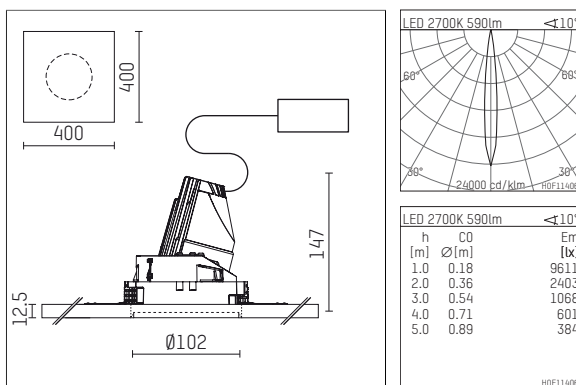

108 721 02 910 P | white

complx.100 | insider
directional spotlight
LED | 10 W 2700 K

- directional spotlight complx.100 insider
- with plasterboard panel and integrated installation frame
- with LED 700 lm
- colour temperature: 2700 K
- colour rendering index: CRI >90
- L90 / B10 (50.000h)
- SDCM < 2
- net luminous flux: 590 lm
- total load: 10 W
- luminous efficacy: 59,0 lm/W
- rotationsymmetrical light distribution, spot
- safety cable for reflector module
- reflector of aluminium, mirror finish anodised
- beam angle: 10 °
- with external LED power unit, electronic, 220-240 V, 50/60 Hz
- Dimming with external dimmers possible (trailing-edge and leading-edge)
- dimmable
- power supply: supply cord with plug connection 2x5x2,5 mm², length: 360 mm
- housing of die cast aluminium
- safety glass, clear
- recessing ring of die cast aluminium
- length: 400 mm, width: 400 mm, height: 137 mm
- diameter: 102 mm
- recessing depth: 147 mm, ceiling thickness: 12.5 mm
- rotatable 360°, fixable setting, 0°-30° tilttable, fixable setting
- weight: 1,82 kg
- protection rating: IP20
- protection class I
- 5 years Hoffmeister warranty
- Made in Germany
- certificates: manufactured according to DIN VDE 0711 / EN 60598, CE
- colour: white (RAL9016)
- 108 721 02 910 P
