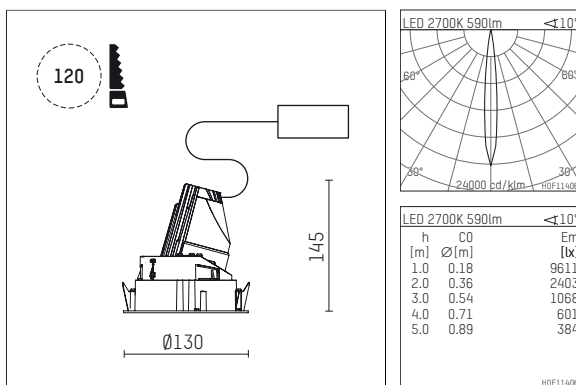

108 721 02 910 RD | white

complx.100 | rim
directional spotlight
LED | 10 W 2700 K

- directional spotlight complx.100 rim
- with a rim projecting over the ceiling
- for installation into suspended ceilings
- with LED 700 lm
- colour temperature: 2700 K
- colour rendering index: CRI >90
- L90 / B10 (50.000h)
- SDCM < 2
- net luminous flux: 590 lm
- total load: 10 W
- luminous efficacy: 59,0 lm/W
- rotationsymmetrical light distribution, spot
- safety cable for reflector module
- reflector of aluminium, mirror finish anodised
- beam angle: 10 °
- with external LED power unit, electronic (DALI), 220-240 V, 0/50/60 Hz
- amplitude dimming
- dimming range: 100-1 %
- power supply: supply cord with plug connection 2x5x2,5 mm², length: 360 mm
- housing of die cast aluminium
- safety glass, clear
- recessing ring of die cast aluminium
- height: 135 mm
- diameter: 130 mm, recessing diameter: 120 mm
- recessing depth: 145 mm, ceiling thickness: 2-25mm
- rotatable 360°, fixable setting, 0°-30° tiltable, fixable setting
- weight: 0,62 kg
- protection rating: IP20
- protection class I
- 5 years Hoffmeister warranty
- Made in Germany
- certificates: manufactured according to DIN VDE 0711 / EN 60598, CE
- colour: white (RAL9016)
- 108 721 02 910 RD

- Overview of accessories on the following page / s

108 721 02 910 RD
accessory**Optional accessories**

description accessory general	dimensions in mm	item number	pic.-No.
housing for concrete cast for recessed downlights complx.100 rim	ØxH: 342 x 160	108 605 10 000	01