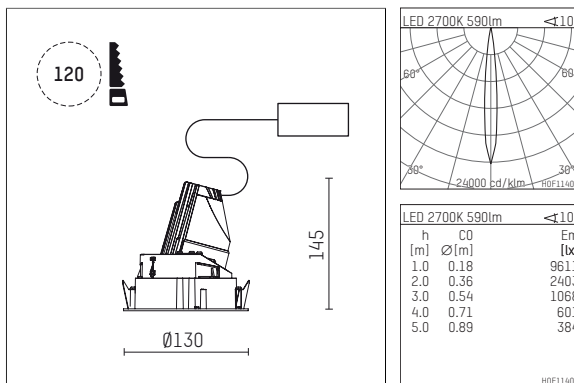

108 721 02 910 R | white

complx.100 | rim
directional spotlight
LED | 10 W 2700 K

- directional spotlight complx.100 rim
- with a rim projecting over the ceiling
- for installation into suspended ceilings
- with LED 700 lm
- colour temperature: 2700 K
- colour rendering index: CRI >90
- L90 / B10 (50.000h)
- SDCM < 2
- net luminous flux: 590 lm
- total load: 10 W
- luminous efficacy: 59,0 lm/W
- rotationsymmetrical light distribution, spot
- safety cable for reflector module
- reflector of aluminium, mirror finish anodised
- beam angle: 10°
- with external LED power unit, electronic, 220-240 V, 50/60 Hz
- Dimming with external dimmers possible (trailing-edge and leading-edge)
- dimmable
- power supply: supply cord with plug connection 2x5x2,5 mm², length: 360 mm
- housing of die cast aluminium
- safety glass, clear
- recessing ring of die cast aluminium
- height: 135 mm
- diameter: 130 mm, recessing diameter: 120 mm
- recessing depth: 145 mm, ceiling thickness: 2-25mm
- rotatable 360°, fixable setting, 0°-30° tiltable, fixable setting
- weight: 0,62 kg
- protection rating: IP20
- protection class I
- 5 years Hoffmeister warranty
- Made in Germany
- certificates: manufactured according to DIN VDE 0711 / EN 60598, CE
- colour: white (RAL9016)
- 108 721 02 910 R

- Overview of accessories on the following page / s

108 721 02 910 R
accessory**Optional accessories**

description accessory general	dimensions in mm	item number	pic.-No.
housing for concrete cast for recessed downlights complx.100 rim	ØxH: 342 x 160	108 605 10 000	01