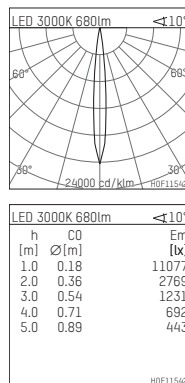

## 108 721 03 910 PD | white

complx.100 | insider  
directional spotlight  
LED | 10 W 3000 K

- directional spotlight complx.100 insider
- with plasterboard panel and integrated installation frame
- with LED 800 lm
- colour temperature: 3000 K
- colour rendering index: CRI >90
- L90 / B10 (50.000h)
- SDCM < 2
- net luminous flux: 680 lm
- total load: 10 W
- luminous efficacy: 68,0 lm/W
- rotationsymmetrical light distribution, spot
- safety cable for reflector module
- reflector of aluminium, mirror finish anodised
- beam angle: 10 °
- with external LED power unit, electronic (DALI), 220-240 V, 0/50/60 Hz
- amplitude dimming
- dimming range: 100-1 %
- power supply: supply cord with plug connection 2x5x2,5 mm², length: 360 mm
- housing of die cast aluminium
- safety glass, clear
- recessing ring of die cast aluminium
- length: 400 mm, width: 400 mm, height: 137 mm
- diameter: 102 mm
- recessing depth: 147 mm, ceiling thickness: 12.5 mm
- rotatable 360°, fixable setting, 0°-30° tiltable, fixable setting
- weight: 1,82 kg
- protection rating: IP20
- protection class I
- 5 years Hoffmeister warranty
- Made in Germany
- certificates: manufactured according to DIN VDE 0711 / EN 60598, CE
- colour: white (RAL9016)
- 108 721 03 910 PD