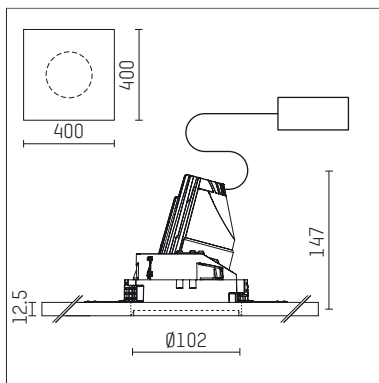

## 108 721 03 910 PD | white

complx.100 | insider  
directional spotlight  
LED | 10 W 3000 K

- directional spotlight complx.100 insider
- with plasterboard panel and integrated installation frame
- with LED 800 lm
- colour temperature: 3000 K
- colour rendering index: CRI >90
- L90 / B10 (50.000h)
- SDCM < 2
- net luminous flux: 680 lm
- total load: 10 W
- luminous efficacy: 68,0 lm/W
- rotationsymmetrical light distribution, spot
- safety cable for reflector module
- reflector of aluminium, mirror finish anodised
- beam angle: 10 °
- with external LED power unit, electronic (DALI), 220-240 V, 0/50/60 Hz
- amplitude dimming
- dimming range: 100-1 %
- power supply: supply cord with plug connection 2x5x2,5 mm², length: 360 mm
- housing of die cast aluminium
- safety glass, clear
- recessing ring of die cast aluminium
- length: 400 mm, width: 400 mm, height: 137 mm
- diameter: 102 mm
- recessing depth: 147 mm, ceiling thickness: 12.5 mm
- rotatable 360°, fixable setting, 0°-30° tiltable, fixable setting
- weight: 1,82 kg
- protection rating: IP20
- protection class I
- 5 years Hoffmeister warranty
- Made in Germany
- certificates: manufactured according to DIN VDE 0711 / EN 60598, CE
- colour: white (RAL9016)
- 108 721 03 910 PD