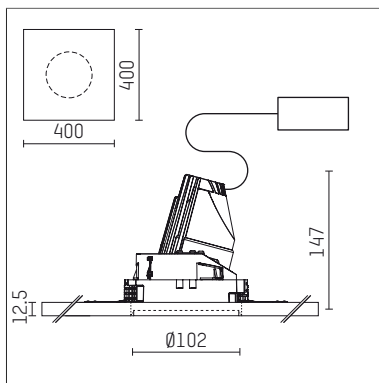

108 721 03 910 P | white

complx.100 | insider
directional spotlight
LED | 10 W 3000 K

- directional spotlight complx.100 insider
- with plasterboard panel and integrated installation frame
- with LED 800 lm
- colour temperature: 3000 K
- colour rendering index: CRI >90
- L90 / B10 (50.000h)
- SDCM < 2
- net luminous flux: 680 lm
- total load: 10 W
- luminous efficacy: 68,0 lm/W
- rotationsymmetrical light distribution, spot
- safety cable for reflector module
- reflector of aluminium, mirror finish anodised
- beam angle: 10 °
- with external LED power unit, electronic, 220-240 V, 50/60 Hz
- Dimming with external dimmers possible (trailing-edge and leading-edge)
- dimmable
- power supply: supply cord with plug connection 2x5x2,5 mm², length: 360 mm
- housing of die cast aluminium
- safety glass, clear
- recessing ring of die cast aluminium
- length: 400 mm, width: 400 mm, height: 137 mm
- diameter: 102 mm
- recessing depth: 147 mm, ceiling thickness: 12.5 mm
- rotatable 360°, fixable setting, 0°-30° tiltable, fixable setting
- weight: 1,82 kg
- protection rating: IP20
- protection class I
- 5 years Hoffmeister warranty
- Made in Germany
- certificates: manufactured according to DIN VDE 0711 / EN 60598, CE
- colour: white (RAL9016)
- 108 721 03 910 P
