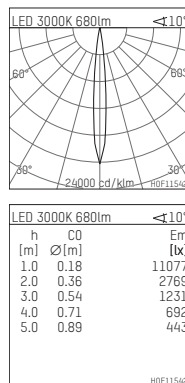

108 721 03 910 P | white

complx.100 | insider
directional spotlight
LED | 10 W 3000 K

- directional spotlight complx.100 insider
- with plasterboard panel and integrated installation frame
- with LED 800 lm
- colour temperature: 3000 K
- colour rendering index: CRI >90
- L90 / B10 (50.000h)
- SDCM < 2
- net luminous flux: 680 lm
- total load: 10 W
- luminous efficacy: 68,0 lm/W
- rotationsymmetrical light distribution, spot
- safety cable for reflector module
- reflector of aluminium, mirror finish anodised
- beam angle: 10 °
- with external LED power unit, electronic, 220-240 V, 50/60 Hz
- Dimming with external dimmers possible (trailing-edge and leading-edge)
- dimmable
- power supply: supply cord with plug connection 2x5x2,5 mm², length: 360 mm
- housing of die cast aluminium
- safety glass, clear
- recessing ring of die cast aluminium
- length: 400 mm, width: 400 mm, height: 137 mm
- diameter: 102 mm
- recessing depth: 147 mm, ceiling thickness: 12.5 mm
- rotatable 360°, fixable setting, 0°-30° tiltable, fixable setting
- weight: 1,82 kg
- protection rating: IP20
- protection class I
- 5 years Hoffmeister warranty
- Made in Germany
- certificates: manufactured according to DIN VDE 0711 / EN 60598, CE
- colour: white (RAL9016)
- 108 721 03 910 P
