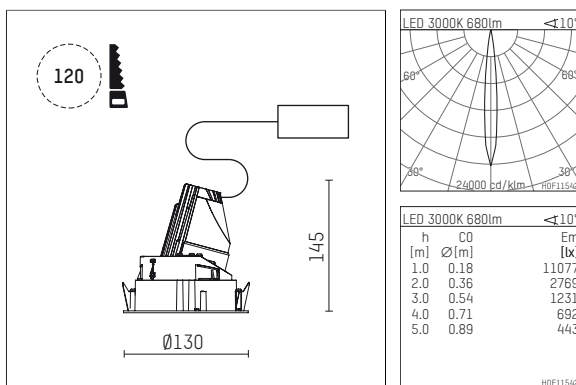

108 721 03 910 RD | white

complx.100 | rim
directional spotlight
LED | 10 W 3000 K

- directional spotlight complx.100 rim
- with a rim projecting over the ceiling
- for installation into suspended ceilings
- with LED 800 lm
- colour temperature: 3000 K
- colour rendering index: CRI >90
- L90 / B10 (50.000h)
- SDCM < 2
- net luminous flux: 680 lm
- total load: 10 W
- luminous efficacy: 68,0 lm/W
- rotationsymmetrical light distribution, spot
- safety cable for reflector module
- reflector of aluminium, mirror finish anodised
- beam angle: 10 °
- with external LED power unit, electronic (DALI), 220-240 V, 0/50/60 Hz
- amplitude dimming
- dimming range: 100-1 %
- power supply: supply cord with plug connection 2x5x2,5 mm², length: 360 mm
- housing of die cast aluminium
- safety glass, clear
- recessing ring of die cast aluminium
- height: 135 mm
- diameter: 130 mm, recessing diameter: 120 mm
- recessing depth: 145 mm, ceiling thickness: 2-25mm
- rotatable 360°, fixable setting, 0°-30° tiltable, fixable setting
- weight: 0,62 kg
- protection rating: IP20
- protection class I
- 5 years Hoffmeister warranty
- Made in Germany
- certificates: manufactured according to DIN VDE 0711 / EN 60598, CE
- colour: white (RAL9016)
- 108 721 03 910 RD

- Overview of accessories on the following page / s

108 721 03 910 RD
accessory**Optional accessories**

description accessory general	dimensions in mm	item number	pic.-No.
housing for concrete cast for recessed downlights complx.100 rim	ØxH: 342 x 160	108 605 10 000	01