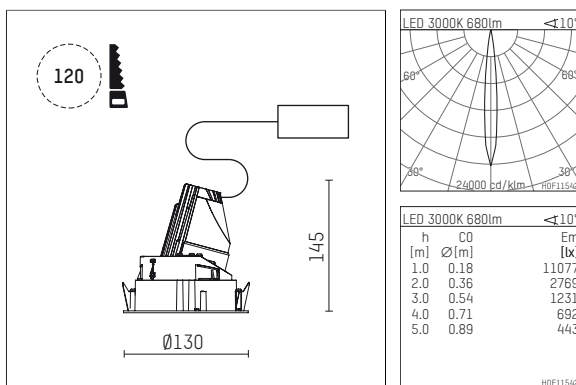

108 721 03 910 R | white

complx.100 | rim
directional spotlight
LED | 10 W 3000 K

- directional spotlight complx.100 rim
- with a rim projecting over the ceiling
- for installation into suspended ceilings
- with LED 800 lm
- colour temperature: 3000 K
- colour rendering index: CRI >90
- L90 / B10 (50.000h)
- SDCM < 2
- net luminous flux: 680 lm
- total load: 10 W
- luminous efficacy: 68,0 lm/W
- rotationsymmetrical light distribution, spot
- safety cable for reflector module
- reflector of aluminium, mirror finish anodised
- beam angle: 10 °
- with external LED power unit, electronic, 220-240 V, 50/60 Hz
- Dimming with external dimmers possible (trailing-edge and leading-edge)
- dimmable
- power supply: supply cord with plug connection 2x5x2,5 mm², length: 360 mm
- housing of die cast aluminium
- safety glass, clear
- recessing ring of die cast aluminium
- height: 135 mm
- diameter: 130 mm, recessing diameter: 120 mm
- recessing depth: 145 mm, ceiling thickness: 2-25mm
- rotatable 360°, fixable setting, 0°-30° tilttable, fixable setting
- weight: 0,62 kg
- protection rating: IP20
- protection class I
- 5 years Hoffmeister warranty
- Made in Germany
- certificates: manufactured according to DIN VDE 0711 / EN 60598, CE
- colour: white (RAL9016)
- 108 721 03 910 R

- Overview of accessories on the following page / s

108 721 03 910 R
accessory**Optional accessories**

description accessory general	dimensions in mm	item number	pic.-No.
housing for concrete cast for recessed downlights complx.100 rim	ØxH: 342 x 160	108 605 10 000	01