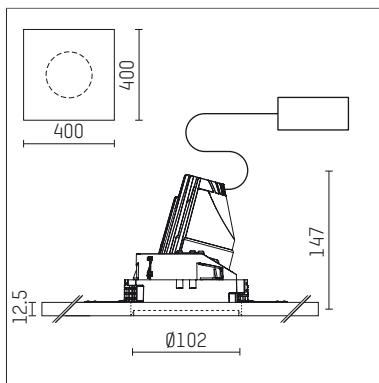

108 721 04 910 PD | white

complx.100 | insider
directional spotlight
LED | 10 W 4000 K

- directional spotlight complx.100 insider
- with plasterboard panel and integrated installation frame
- with LED 1050 lm
- colour temperature: 4000 K
- colour rendering index: CRI >80
- L90 / B10 (50.000h)
- SDCM < 2
- net luminous flux: 890 lm
- total load: 10 W
- luminous efficacy: 89,0 lm/W
- rotationsymmetrical light distribution, spot
- safety cable for reflector module
- reflector of aluminium, mirror finish anodised
- beam angle: 10 °
- with external LED power unit, electronic (DALI), 220-240 V, 0/50/60 Hz
- amplitude dimming
- dimming range: 100-1 %
- power supply: supply cord with plug connection 2x5x2,5 mm², length: 360 mm
- housing of die cast aluminium
- safety glass, clear
- recessing ring of die cast aluminium
- length: 400 mm, width: 400 mm, height: 137 mm
- diameter: 102 mm
- recessing depth: 147 mm, ceiling thickness: 12.5 mm
- rotatable 360°, fixable setting, 0°-30° tiltable, fixable setting
- weight: 1,82 kg
- protection rating: IP20
- protection class I
- 5 years Hoffmeister warranty
- Made in Germany
- certificates: manufactured according to DIN VDE 0711 / EN 60598, CE
- colour: white (RAL9016)
- 108 721 04 910 PD