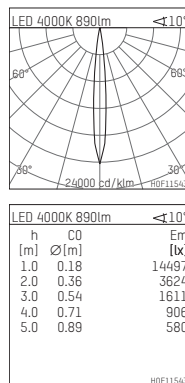

108 721 04 910 PD | white

complx.100 | insider
directional spotlight
LED | 10 W 4000 K

- directional spotlight complx.100 insider
- with plasterboard panel and integrated installation frame
- with LED 1050 lm
- colour temperature: 4000 K
- colour rendering index: CRI >80
- L90 / B10 (50.000h)
- SDCM < 2
- net luminous flux: 890 lm
- total load: 10 W
- luminous efficacy: 89,0 lm/W
- rotationsymmetrical light distribution, spot
- safety cable for reflector module
- reflector of aluminium, mirror finish anodised
- beam angle: 10 °
- with external LED power unit, electronic (DALI), 220-240 V, 0/50/60 Hz
- amplitude dimming
- dimming range: 100-1 %
- power supply: supply cord with plug connection 2x5x2,5 mm², length: 360 mm
- housing of die cast aluminium
- safety glass, clear
- recessing ring of die cast aluminium
- length: 400 mm, width: 400 mm, height: 137 mm
- diameter: 102 mm
- recessing depth: 147 mm, ceiling thickness: 12.5 mm
- rotatable 360°, fixable setting, 0°-30° tiltable, fixable setting
- weight: 1,82 kg
- protection rating: IP20
- protection class I
- 5 years Hoffmeister warranty
- Made in Germany
- certificates: manufactured according to DIN VDE 0711 / EN 60598, CE
- colour: white (RAL9016)
- 108 721 04 910 PD