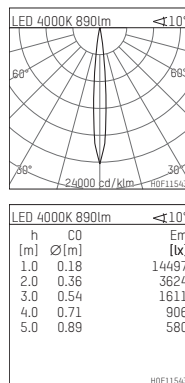

108 721 04 910 P | white

complx.100 | insider
directional spotlight
LED | 10 W 4000 K

- directional spotlight complx.100 insider
- with plasterboard panel and integrated installation frame
- with LED 1050 lm
- colour temperature: 4000 K
- colour rendering index: CRI >80
- L90 / B10 (50.000h)
- SDCM < 2
- net luminous flux: 890 lm
- total load: 10 W
- luminous efficacy: 89,0 lm/W
- rotationsymmetrical light distribution, spot
- safety cable for reflector module
- reflector of aluminium, mirror finish anodised
- beam angle: 10 °
- with external LED power unit, electronic, 220-240 V, 50/60 Hz
- Dimming with external dimmers possible (trailing-edge and leading-edge)
- dimmable
- power supply: supply cord with plug connection 2x5x2,5 mm², length: 360 mm
- housing of die cast aluminium
- safety glass, clear
- recessing ring of die cast aluminium
- length: 400 mm, width: 400 mm, height: 137 mm
- diameter: 102 mm
- recessing depth: 147 mm, ceiling thickness: 12.5 mm
- rotatable 360°, fixable setting, 0°-30° tilttable, fixable setting
- weight: 1,82 kg
- protection rating: IP20
- protection class I
- 5 years Hoffmeister warranty
- Made in Germany
- certificates: manufactured according to DIN VDE 0711 / EN 60598, CE
- colour: white (RAL9016)
- 108 721 04 910 P
