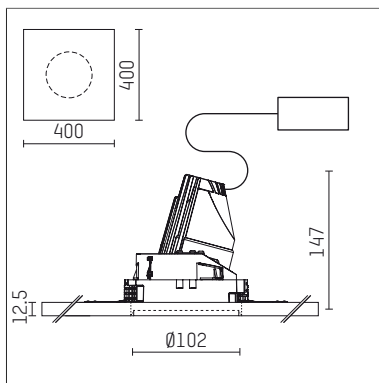

108 721 04 910 P | white

complx.100 | insider
directional spotlight
LED | 10 W 4000 K

- directional spotlight complx.100 insider
- with plasterboard panel and integrated installation frame
- with LED 1050 lm
- colour temperature: 4000 K
- colour rendering index: CRI >80
- L90 / B10 (50.000h)
- SDCM < 2
- net luminous flux: 890 lm
- total load: 10 W
- luminous efficacy: 89,0 lm/W
- rotationsymmetrical light distribution, spot
- safety cable for reflector module
- reflector of aluminium, mirror finish anodised
- beam angle: 10 °
- with external LED power unit, electronic, 220-240 V, 50/60 Hz
- Dimming with external dimmers possible (trailing-edge and leading-edge)
- dimmable
- power supply: supply cord with plug connection 2x5x2,5 mm², length: 360 mm
- housing of die cast aluminium
- safety glass, clear
- recessing ring of die cast aluminium
- length: 400 mm, width: 400 mm, height: 137 mm
- diameter: 102 mm
- recessing depth: 147 mm, ceiling thickness: 12.5 mm
- rotatable 360°, fixable setting, 0°-30° tilttable, fixable setting
- weight: 1,82 kg
- protection rating: IP20
- protection class I
- 5 years Hoffmeister warranty
- Made in Germany
- certificates: manufactured according to DIN VDE 0711 / EN 60598, CE
- colour: white (RAL9016)
- 108 721 04 910 P
