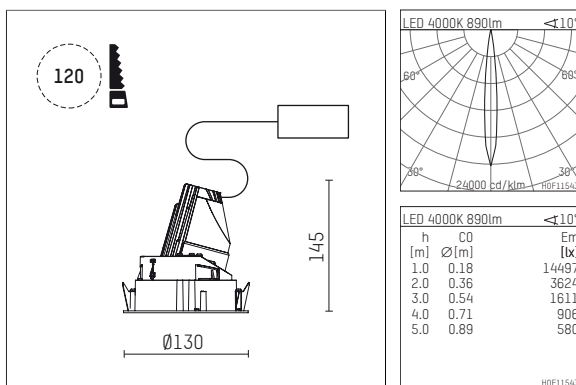

108 721 04 910 RD | white

complx.100 | rim
directional spotlight
LED | 10 W 4000 K

- directional spotlight complx.100 rim
- with a rim projecting over the ceiling
- for installation into suspended ceilings
- with LED 1050 lm
- colour temperature: 4000 K
- colour rendering index: CRI >80
- L90 / B10 (50.000h)
- SDCM < 2
- net luminous flux: 890 lm
- total load: 10 W
- luminous efficacy: 89,0 lm/W
- rotationsymmetrical light distribution, spot
- safety cable for reflector module
- reflector of aluminium, mirror finish anodised
- beam angle: 10 °
- with external LED power unit, electronic (DALI), 220-240 V, 0/50/60 Hz
- amplitude dimming
- dimming range: 100-1 %
- power supply: supply cord with plug connection 2x5x2,5 mm², length: 360 mm
- housing of die cast aluminium
- safety glass, clear
- recessing ring of die cast aluminium
- height: 135 mm
- diameter: 130 mm, recessing diameter: 120 mm
- recessing depth: 145 mm, ceiling thickness: 2-25mm
- rotatable 360°, fixable setting, 0°-30° tiltable, fixable setting
- weight: 0,62 kg
- protection rating: IP20
- protection class I
- 5 years Hoffmeister warranty
- Made in Germany
- certificates: manufactured according to DIN VDE 0711 / EN 60598, CE
- colour: white (RAL9016)
- 108 721 04 910 RD

- Overview of accessories on the following page / s

108 721 04 910 RD
accessory**Optional accessories**

description accessory general	dimensions in mm	item number	pic.-No.
housing for concrete cast for recessed downlights complx.100 rim	ØxH: 342 x 160	108 605 10 000	01