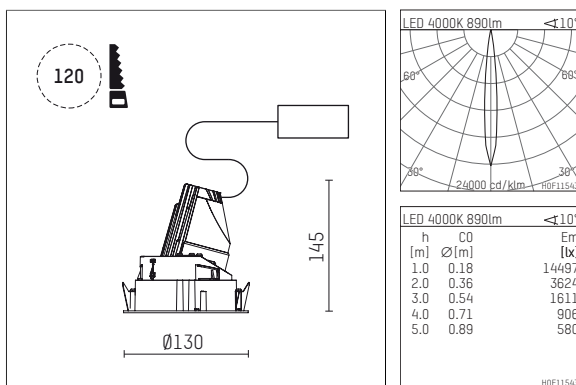

108 721 04 910 R | white

complx.100 | rim
directional spotlight
LED | 10 W 4000 K

- directional spotlight complx.100 rim
- with a rim projecting over the ceiling
- for installation into suspended ceilings
- with LED 1050 lm
- colour temperature: 4000 K
- colour rendering index: CRI >80
- L90 / B10 (50.000h)
- SDCM < 2
- net luminous flux: 890 lm
- total load: 10 W
- luminous efficacy: 89,0 lm/W
- rotationsymmetrical light distribution, spot
- safety cable for reflector module
- reflector of aluminium, mirror finish anodised
- beam angle: 10 °
- with external LED power unit, electronic, 220-240 V, 50/60 Hz
- Dimming with external dimmers possible (trailing-edge and leading-edge)
- dimmable
- power supply: supply cord with plug connection 2x5x2,5 mm², length: 360 mm
- housing of die cast aluminium
- safety glass, clear
- recessing ring of die cast aluminium
- height: 135 mm
- diameter: 130 mm, recessing diameter: 120 mm
- recessing depth: 145 mm, ceiling thickness: 2-25mm
- rotatable 360°, fixable setting, 0°-30° tiltable, fixable setting
- weight: 0,62 kg
- protection rating: IP20
- protection class I
- 5 years Hoffmeister warranty
- Made in Germany
- certificates: manufactured according to DIN VDE 0711 / EN 60598, CE
- colour: white (RAL9016)
- 108 721 04 910 R

- Overview of accessories on the following page / s

108 721 04 910 R
accessory**Optional accessories**

description accessory general	dimensions in mm	item number	pic.-No.
housing for concrete cast for recessed downlights complx.100 rim	ØxH: 342 x 160	108 605 10 000	01