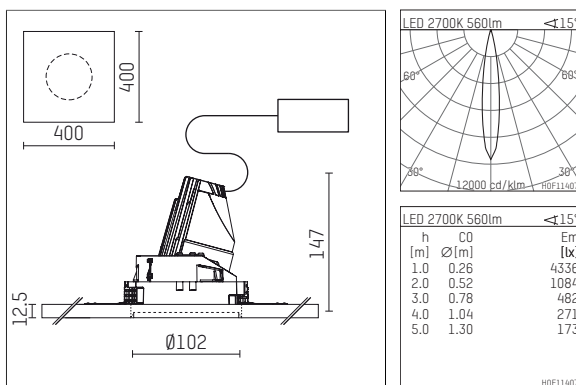

## 108 722 02 910 PD | white

complx.100 | insider  
directional spotlight  
LED | 10 W 2700 K

- directional spotlight complx.100 insider
- with plasterboard panel and integrated installation frame
- with LED 700 lm
- colour temperature: 2700 K
- colour rendering index: CRI >90
- L90 / B10 (50.000h)
- SDCM < 2
- net luminous flux: 560 lm
- total load: 10 W
- luminous efficacy: 56,0 lm/W
- rotationsymmetrical light distribution, spot
- safety cable for reflector module
- reflector of aluminium, mirror finish anodised
- beam angle: 15 °
- with external LED power unit, electronic (DALI), 220-240 V, 0/50/60 Hz
- amplitude dimming
- dimming range: 100-1 %
- power supply: supply cord with plug connection 2x5x2,5 mm², length: 360 mm
- housing of die cast aluminium
- safety glass, clear
- recessing ring of die cast aluminium
- length: 400 mm, width: 400 mm, height: 137 mm
- diameter: 102 mm
- recessing depth: 147 mm, ceiling thickness: 12.5 mm
- rotatable 360°, fixable setting, 0°-30° tiltable, fixable setting
- weight: 1,82 kg
- protection rating: IP20
- protection class I
- 5 years Hoffmeister warranty
- Made in Germany
- certificates: manufactured according to DIN VDE 0711 / EN 60598, CE
- colour: white (RAL9016)
- 108 722 02 910 PD