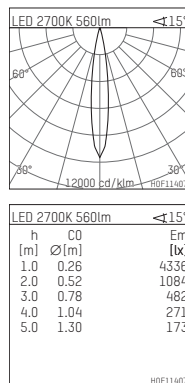

108 722 02 910 P | white

complx.100 | insider
directional spotlight
LED | 10 W 2700 K

- directional spotlight complx.100 insider
- with plasterboard panel and integrated installation frame
- with LED 700 lm
- colour temperature: 2700 K
- colour rendering index: CRI >90
- L90 / B10 (50.000h)
- SDCM < 2
- net luminous flux: 560 lm
- total load: 10 W
- luminous efficacy: 56,0 lm/W
- rotationsymmetrical light distribution, spot
- safety cable for reflector module
- reflector of aluminium, mirror finish anodised
- beam angle: 15 °
- with external LED power unit, electronic, 220-240 V, 50/60 Hz
- Dimming with external dimmers possible (trailing-edge and leading-edge)
- dimmable
- power supply: supply cord with plug connection 2x5x2,5 mm², length: 360 mm
- housing of die cast aluminium
- safety glass, clear
- recessing ring of die cast aluminium
- length: 400 mm, width: 400 mm, height: 137 mm
- diameter: 102 mm
- recessing depth: 147 mm, ceiling thickness: 12.5 mm
- rotatable 360°, fixable setting, 0°-30° tiltable, fixable setting
- weight: 1,82 kg
- protection rating: IP20
- protection class I
- 5 years Hoffmeister warranty
- Made in Germany
- certificates: manufactured according to DIN VDE 0711 / EN 60598, CE
- colour: white (RAL9016)
- 108 722 02 910 P
