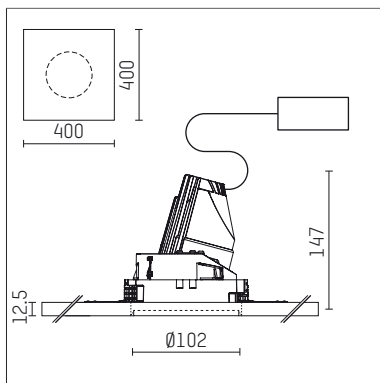

108 722 02 910 P | white

complx.100 | insider
directional spotlight
LED | 10 W 2700 K

- directional spotlight complx.100 insider
- with plasterboard panel and integrated installation frame
- with LED 700 lm
- colour temperature: 2700 K
- colour rendering index: CRI >90
- L90 / B10 (50.000h)
- SDCM < 2
- net luminous flux: 560 lm
- total load: 10 W
- luminous efficacy: 56,0 lm/W
- rotationsymmetrical light distribution, spot
- safety cable for reflector module
- reflector of aluminium, mirror finish anodised
- beam angle: 15 °
- with external LED power unit, electronic, 220-240 V, 50/60 Hz
- Dimming with external dimmers possible (trailing-edge and leading-edge)
- dimmable
- power supply: supply cord with plug connection 2x5x2,5 mm², length: 360 mm
- housing of die cast aluminium
- safety glass, clear
- recessing ring of die cast aluminium
- length: 400 mm, width: 400 mm, height: 137 mm
- diameter: 102 mm
- recessing depth: 147 mm, ceiling thickness: 12.5 mm
- rotatable 360°, fixable setting, 0°-30° tiltable, fixable setting
- weight: 1,82 kg
- protection rating: IP20
- protection class I
- 5 years Hoffmeister warranty
- Made in Germany
- certificates: manufactured according to DIN VDE 0711 / EN 60598, CE
- colour: white (RAL9016)
- 108 722 02 910 P
