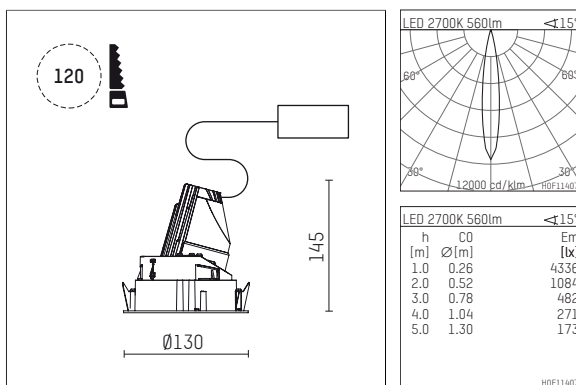

108 722 02 910 RD | white

complx.100 | rim
directional spotlight
LED | 10 W 2700 K

- directional spotlight complx.100 rim
- with a rim projecting over the ceiling
- for installation into suspended ceilings
- with LED 700 lm
- colour temperature: 2700 K
- colour rendering index: CRI >90
- L90 / B10 (50.000h)
- SDCM < 2
- net luminous flux: 560 lm
- total load: 10 W
- luminous efficacy: 56,0 lm/W
- rotationsymmetrical light distribution, spot
- safety cable for reflector module
- reflector of aluminium, mirror finish anodised
- beam angle: 15 °
- with external LED power unit, electronic (DALI), 220-240 V, 0/50/60 Hz
- amplitude dimming
- dimming range: 100-1 %
- power supply: supply cord with plug connection 2x5x2,5 mm², length: 360 mm
- housing of die cast aluminium
- safety glass, clear
- recessing ring of die cast aluminium
- height: 135 mm
- diameter: 130 mm, recessing diameter: 120 mm
- recessing depth: 145 mm, ceiling thickness: 2-25mm
- rotatable 360°, fixable setting, 0°-30° tiltable, fixable setting
- weight: 0,62 kg
- protection rating: IP20
- protection class I
- 5 years Hoffmeister warranty
- Made in Germany
- certificates: manufactured according to DIN VDE 0711 / EN 60598, CE
- colour: white (RAL9016)
- 108 722 02 910 RD

- Overview of accessories on the following page / s

108 722 02 910 RD
accessory

Optional accessories

description accessory general	dimensions in mm	item number	pic.-No.
housing for concrete cast for recessed downlights complx.100 rim	ØxH: 342 x 160	108 605 10 000	01