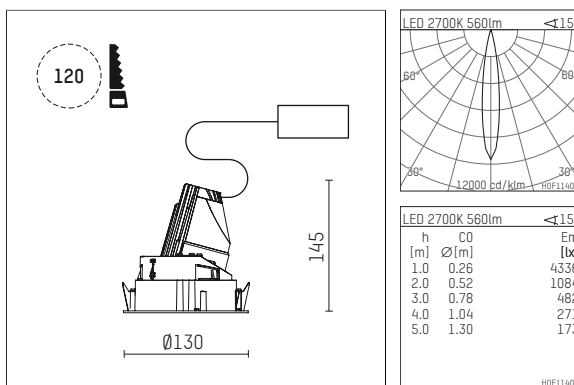

108 722 02 910 R | white

complx.100 | rim
directional spotlight
LED | 10 W 2700 K

- directional spotlight complx.100 rim
- with a rim projecting over the ceiling
- for installation into suspended ceilings
- with LED 700 lm
- colour temperature: 2700 K
- colour rendering index: CRI >90
- L90 / B10 (50.000h)
- SDCM < 2
- net luminous flux: 560 lm
- total load: 10 W
- luminous efficacy: 56,0 lm/W
- rotationsymmetrical light distribution, spot
- safety cable for reflector module
- reflector of aluminium, mirror finish anodised
- beam angle: 15 °
- with external LED power unit, electronic, 220-240 V, 50/60 Hz
- Dimming with external dimmers possible (trailing-edge and leading-edge)
- dimmable
- power supply: supply cord with plug connection 2x5x2,5 mm², length: 360 mm
- housing of die cast aluminium
- safety glass, clear
- recessing ring of die cast aluminium
- height: 135 mm
- diameter: 130 mm, recessing diameter: 120 mm
- recessing depth: 145 mm, ceiling thickness: 2-25mm
- rotatable 360°, fixable setting, 0°-30° tiltable, fixable setting
- weight: 0,62 kg
- protection rating: IP20
- protection class I
- 5 years Hoffmeister warranty
- Made in Germany
- certificates: manufactured according to DIN VDE 0711 / EN 60598, CE
- colour: white (RAL9016)
- 108 722 02 910 R

- Overview of accessories on the following page / s

108 722 02 910 R
accessory

Optional accessories

description accessory general	dimensions in mm	item number	pic.-No.
housing for concrete cast for recessed downlights complx.100 rim	ØxH: 342 x 160	108 605 10 000	01