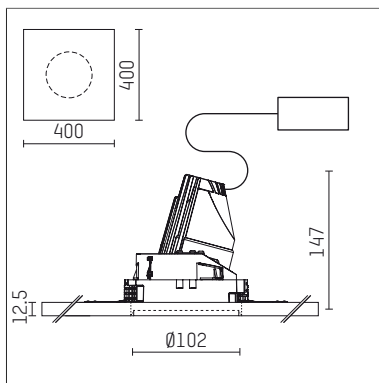

108 722 03 910 PD | white

complx.100 | insider
directional spotlight
LED | 10 W 3000 K

- directional spotlight complx.100 insider
- with plasterboard panel and integrated installation frame
- with LED 800 lm
- colour temperature: 3000 K
- colour rendering index: CRI >90
- L90 / B10 (50.000h)
- SDCM < 2
- net luminous flux: 650 lm
- total load: 10 W
- luminous efficacy: 65,0 lm/W
- rotationsymmetrical light distribution, spot
- safety cable for reflector module
- reflector of aluminium, mirror finish anodised
- beam angle: 15 °
- with external LED power unit, electronic (DALI), 220-240 V, 0/50/60 Hz
- amplitude dimming
- dimming range: 100-1 %
- power supply: supply cord with plug connection 2x5x2,5 mm², length: 360 mm
- housing of die cast aluminium
- safety glass, clear
- recessing ring of die cast aluminium
- length: 400 mm, width: 400 mm, height: 137 mm
- diameter: 102 mm
- recessing depth: 147 mm, ceiling thickness: 12.5 mm
- rotatable 360°, fixable setting, 0°-30° tiltable, fixable setting
- weight: 1,82 kg
- protection rating: IP20
- protection class I
- 5 years Hoffmeister warranty
- Made in Germany
- certificates: manufactured according to DIN VDE 0711 / EN 60598, CE
- colour: white (RAL9016)
- 108 722 03 910 PD