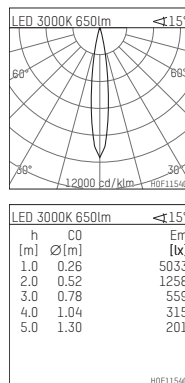

108 722 03 910 PD | white

complx.100 | insider
directional spotlight
LED | 10 W 3000 K

- directional spotlight complx.100 insider
- with plasterboard panel and integrated installation frame
- with LED 800 lm
- colour temperature: 3000 K
- colour rendering index: CRI >90
- L90 / B10 (50.000h)
- SDCM < 2
- net luminous flux: 650 lm
- total load: 10 W
- luminous efficacy: 65,0 lm/W
- rotationsymmetrical light distribution, spot
- safety cable for reflector module
- reflector of aluminium, mirror finish anodised
- beam angle: 15 °
- with external LED power unit, electronic (DALI), 220-240 V, 0/50/60 Hz
- amplitude dimming
- dimming range: 100-1 %
- power supply: supply cord with plug connection 2x5x2,5 mm², length: 360 mm
- housing of die cast aluminium
- safety glass, clear
- recessing ring of die cast aluminium
- length: 400 mm, width: 400 mm, height: 137 mm
- diameter: 102 mm
- recessing depth: 147 mm, ceiling thickness: 12.5 mm
- rotatable 360°, fixable setting, 0°-30° tiltable, fixable setting
- weight: 1,82 kg
- protection rating: IP20
- protection class I
- 5 years Hoffmeister warranty
- Made in Germany
- certificates: manufactured according to DIN VDE 0711 / EN 60598, CE
- colour: white (RAL9016)
- 108 722 03 910 PD