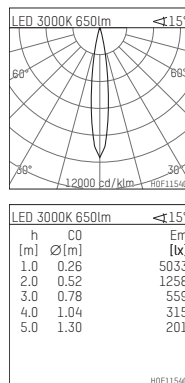

108 722 03 910 P | white

complx.100 | insider
directional spotlight
LED | 10 W 3000 K

- directional spotlight complx.100 insider
- with plasterboard panel and integrated installation frame
- with LED 800 lm
- colour temperature: 3000 K
- colour rendering index: CRI >90
- L90 / B10 (50.000h)
- SDCM < 2
- net luminous flux: 650 lm
- total load: 10 W
- luminous efficacy: 65,0 lm/W
- rotationsymmetrical light distribution, spot
- safety cable for reflector module
- reflector of aluminium, mirror finish anodised
- beam angle: 15 °
- with external LED power unit, electronic, 220-240 V, 50/60 Hz
- Dimming with external dimmers possible (trailing-edge and leading-edge)
- dimmable
- power supply: supply cord with plug connection 2x5x2,5 mm², length: 360 mm
- housing of die cast aluminium
- safety glass, clear
- recessing ring of die cast aluminium
- length: 400 mm, width: 400 mm, height: 137 mm
- diameter: 102 mm
- recessing depth: 147 mm, ceiling thickness: 12.5 mm
- rotatable 360°, fixable setting, 0°-30° tiltable, fixable setting
- weight: 1,82 kg
- protection rating: IP20
- protection class I
- 5 years Hoffmeister warranty
- Made in Germany
- certificates: manufactured according to DIN VDE 0711 / EN 60598, CE
- colour: white (RAL9016)
- 108 722 03 910 P
