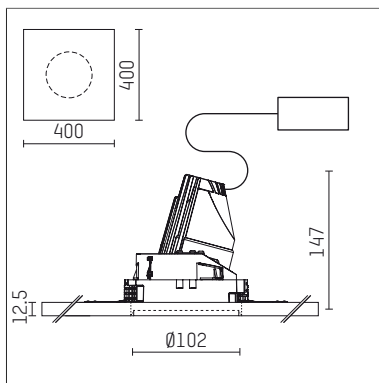

108 722 03 910 P | white

complx.100 | insider
directional spotlight
LED | 10 W 3000 K

- directional spotlight complx.100 insider
- with plasterboard panel and integrated installation frame
- with LED 800 lm
- colour temperature: 3000 K
- colour rendering index: CRI >90
- L90 / B10 (50.000h)
- SDCM < 2
- net luminous flux: 650 lm
- total load: 10 W
- luminous efficacy: 65,0 lm/W
- rotationsymmetrical light distribution, spot
- safety cable for reflector module
- reflector of aluminium, mirror finish anodised
- beam angle: 15 °
- with external LED power unit, electronic, 220-240 V, 50/60 Hz
- Dimming with external dimmers possible (trailing-edge and leading-edge)
- dimmable
- power supply: supply cord with plug connection 2x5x2,5 mm², length: 360 mm
- housing of die cast aluminium
- safety glass, clear
- recessing ring of die cast aluminium
- length: 400 mm, width: 400 mm, height: 137 mm
- diameter: 102 mm
- recessing depth: 147 mm, ceiling thickness: 12.5 mm
- rotatable 360°, fixable setting, 0°-30° tiltable, fixable setting
- weight: 1,82 kg
- protection rating: IP20
- protection class I
- 5 years Hoffmeister warranty
- Made in Germany
- certificates: manufactured according to DIN VDE 0711 / EN 60598, CE
- colour: white (RAL9016)
- 108 722 03 910 P
