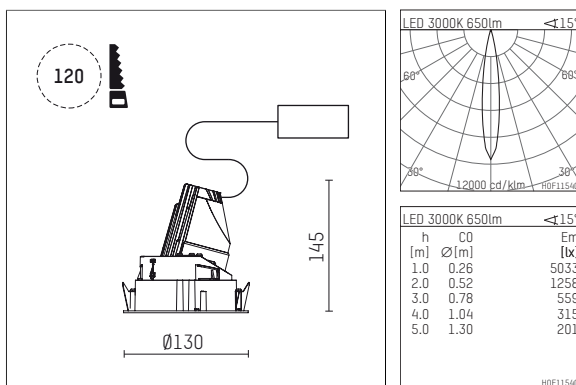

108 722 03 910 RD | white

complx.100 | rim
directional spotlight
LED | 10 W 3000 K

- directional spotlight complx.100 rim
- with a rim projecting over the ceiling
- for installation into suspended ceilings
- with LED 800 lm
- colour temperature: 3000 K
- colour rendering index: CRI >90
- L90 / B10 (50.000h)
- SDCM < 2
- net luminous flux: 650 lm
- total load: 10 W
- luminous efficacy: 65,0 lm/W
- rotationsymmetrical light distribution, spot
- safety cable for reflector module
- reflector of aluminium, mirror finish anodised
- beam angle: 15 °
- with external LED power unit, electronic (DALI), 220-240 V, 0/50/60 Hz
- amplitude dimming
- dimming range: 100-1 %
- power supply: supply cord with plug connection 2x5x2,5 mm², length: 360 mm
- housing of die cast aluminium
- safety glass, clear
- recessing ring of die cast aluminium
- height: 135 mm
- diameter: 130 mm, recessing diameter: 120 mm
- recessing depth: 145 mm, ceiling thickness: 2-25mm
- rotatable 360°, fixable setting, 0°-30° tiltable, fixable setting
- weight: 0,62 kg
- protection rating: IP20
- protection class I
- 5 years Hoffmeister warranty
- Made in Germany
- certificates: manufactured according to DIN VDE 0711 / EN 60598, CE
- colour: white (RAL9016)
- 108 722 03 910 RD

- Overview of accessories on the following page / s

108 722 03 910 RD
accessory

Optional accessories

description accessory general	dimensions in mm	item number	pic.-No.
housing for concrete cast for recessed downlights complx.100 rim	ØxH: 342 x 160	108 605 10 000	01