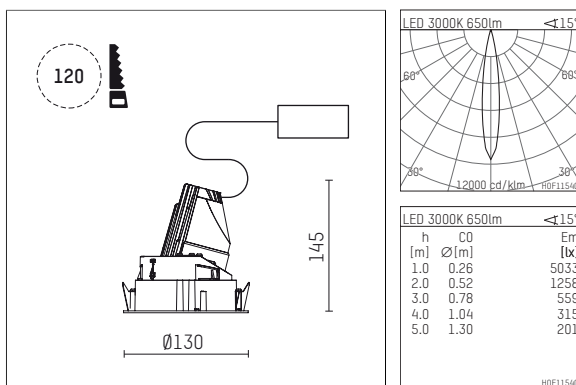

108 722 03 910 R | white

complx.100 | rim
directional spotlight
LED | 10 W 3000 K

- directional spotlight complx.100 rim
- with a rim projecting over the ceiling
- for installation into suspended ceilings
- with LED 800 lm
- colour temperature: 3000 K
- colour rendering index: CRI >90
- L90 / B10 (50.000h)
- SDCM < 2
- net luminous flux: 650 lm
- total load: 10 W
- luminous efficacy: 65,0 lm/W
- rotationsymmetrical light distribution, spot
- safety cable for reflector module
- reflector of aluminium, mirror finish anodised
- beam angle: 15 °
- with external LED power unit, electronic, 220-240 V, 50/60 Hz
- Dimming with external dimmers possible (trailing-edge and leading-edge)
- dimmable
- power supply: supply cord with plug connection 2x5x2,5 mm², length: 360 mm
- housing of die cast aluminium
- safety glass, clear
- recessing ring of die cast aluminium
- height: 135 mm
- diameter: 130 mm, recessing diameter: 120 mm
- recessing depth: 145 mm, ceiling thickness: 2-25mm
- rotatable 360°, fixable setting, 0°-30° tiltable, fixable setting
- weight: 0,62 kg
- protection rating: IP20
- protection class I
- 5 years Hoffmeister warranty
- Made in Germany
- certificates: manufactured according to DIN VDE 0711 / EN 60598, CE
- colour: white (RAL9016)
- 108 722 03 910 R

- Overview of accessories on the following page / s

108 722 03 910 R
accessory**Optional accessories**

description accessory general	dimensions in mm	item number	pic.-No.
housing for concrete cast for recessed downlights complx.100 rim	ØxH: 342 x 160	108 605 10 000	01