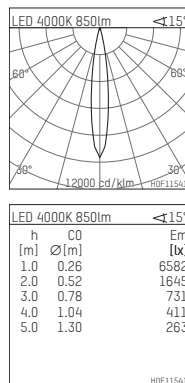

108 722 04 910 PD | white

complx.100 | insider
directional spotlight
LED | 10 W 4000 K

- directional spotlight complx.100 insider
- with plasterboard panel and integrated installation frame
- with LED 1050 lm
- colour temperature: 4000 K
- colour rendering index: CRI >80
- L90 / B10 (50.000h)
- SDCM < 2
- net luminous flux: 850 lm
- total load: 10 W
- luminous efficacy: 85,0 lm/W
- rotationsymmetrical light distribution, spot
- safety cable for reflector module
- reflector of aluminium, mirror finish anodised
- beam angle: 15 °
- with external LED power unit, electronic (DALI), 220-240 V, 0/50/60 Hz
- amplitude dimming
- dimming range: 100-1 %
- power supply: supply cord with plug connection 2x5x2,5 mm², length: 360 mm
- housing of die cast aluminium
- safety glass, clear
- recessing ring of die cast aluminium
- length: 400 mm, width: 400 mm, height: 137 mm
- diameter: 102 mm
- recessing depth: 147 mm, ceiling thickness: 12.5 mm
- rotatable 360°, fixable setting, 0°-30° tiltable, fixable setting
- weight: 1,82 kg
- protection rating: IP20
- protection class I
- 5 years Hoffmeister warranty
- Made in Germany
- certificates: manufactured according to DIN VDE 0711 / EN 60598, CE
- colour: white (RAL9016)
- 108 722 04 910 PD