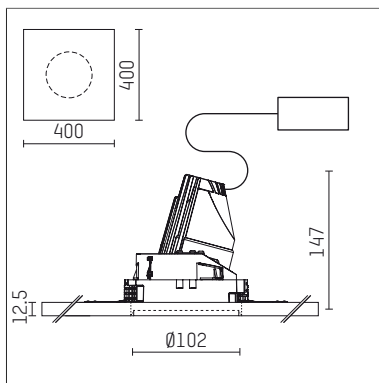

108 722 04 910 PD | white

complx.100 | insider
directional spotlight
LED | 10 W 4000 K

- directional spotlight complx.100 insider
- with plasterboard panel and integrated installation frame
- with LED 1050 lm
- colour temperature: 4000 K
- colour rendering index: CRI >80
- L90 / B10 (50.000h)
- SDCM < 2
- net luminous flux: 850 lm
- total load: 10 W
- luminous efficacy: 85,0 lm/W
- rotationsymmetrical light distribution, spot
- safety cable for reflector module
- reflector of aluminium, mirror finish anodised
- beam angle: 15 °
- with external LED power unit, electronic (DALI), 220-240 V, 0/50/60 Hz
- amplitude dimming
- dimming range: 100-1 %
- power supply: supply cord with plug connection 2x5x2,5 mm², length: 360 mm
- housing of die cast aluminium
- safety glass, clear
- recessing ring of die cast aluminium
- length: 400 mm, width: 400 mm, height: 137 mm
- diameter: 102 mm
- recessing depth: 147 mm, ceiling thickness: 12.5 mm
- rotatable 360°, fixable setting, 0°-30° tiltable, fixable setting
- weight: 1,82 kg
- protection rating: IP20
- protection class I
- 5 years Hoffmeister warranty
- Made in Germany
- certificates: manufactured according to DIN VDE 0711 / EN 60598, CE
- colour: white (RAL9016)
- 108 722 04 910 PD