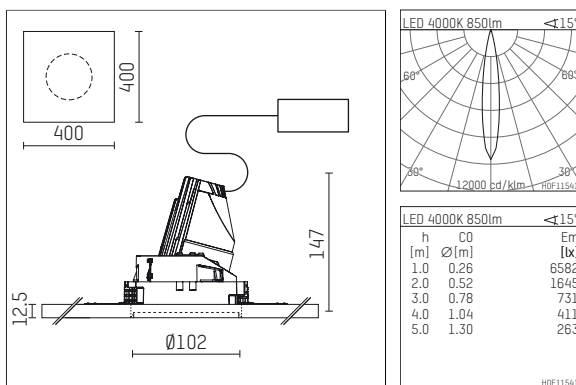

108 722 04 910 P | white

complx.100 | insider
directional spotlight
LED | 10 W 4000 K

- directional spotlight complx.100 insider
- with plasterboard panel and integrated installation frame
- with LED 1050 lm
- colour temperature: 4000 K
- colour rendering index: CRI >80
- L90 / B10 (50.000h)
- SDCM < 2
- net luminous flux: 850 lm
- total load: 10 W
- luminous efficacy: 85,0 lm/W
- rotationsymmetrical light distribution, spot
- safety cable for reflector module
- reflector of aluminium, mirror finish anodised
- beam angle: 15 °
- with external LED power unit, electronic, 220-240 V, 50/60 Hz
- Dimming with external dimmers possible (trailing-edge and leading-edge)
- dimmable
- power supply: supply cord with plug connection 2x5x2,5 mm², length: 360 mm
- housing of die cast aluminium
- safety glass, clear
- recessing ring of die cast aluminium
- length: 400 mm, width: 400 mm, height: 137 mm
- diameter: 102 mm
- recessing depth: 147 mm, ceiling thickness: 12.5 mm
- rotatable 360°, fixable setting, 0°-30° tilttable, fixable setting
- weight: 1,82 kg
- protection rating: IP20
- protection class I
- 5 years Hoffmeister warranty
- Made in Germany
- certificates: manufactured according to DIN VDE 0711 / EN 60598, CE
- colour: white (RAL9016)
- 108 722 04 910 P
