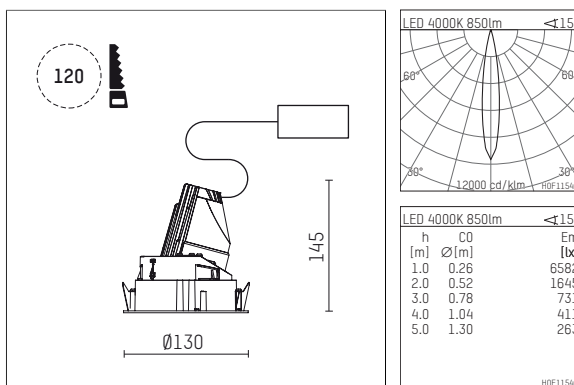

108 722 04 910 RD | white

complx.100 | rim
directional spotlight
LED | 10 W 4000 K

- directional spotlight complx.100 rim
- with a rim projecting over the ceiling
- for installation into suspended ceilings
- with LED 1050 lm
- colour temperature: 4000 K
- colour rendering index: CRI >80
- L90 / B10 (50.000h)
- SDCM < 2
- net luminous flux: 850 lm
- total load: 10 W
- luminous efficacy: 85,0 lm/W
- rotationsymmetrical light distribution, spot
- safety cable for reflector module
- reflector of aluminium, mirror finish anodised
- beam angle: 15 °
- with external LED power unit, electronic (DALI), 220-240 V, 0/50/60 Hz
- amplitude dimming
- dimming range: 100-1 %
- power supply: supply cord with plug connection 2x5x2,5 mm², length: 360 mm
- housing of die cast aluminium
- safety glass, clear
- recessing ring of die cast aluminium
- height: 135 mm
- diameter: 130 mm, recessing diameter: 120 mm
- recessing depth: 145 mm, ceiling thickness: 2-25mm
- rotatable 360°, fixable setting, 0°-30° tiltable, fixable setting
- weight: 0,62 kg
- protection rating: IP20
- protection class I
- 5 years Hoffmeister warranty
- Made in Germany
- certificates: manufactured according to DIN VDE 0711 / EN 60598, CE
- colour: white (RAL9016)
- 108 722 04 910 RD

- Overview of accessories on the following page / s

108 722 04 910 RD
accessory**Optional accessories**

description accessory general	dimensions in mm	item number	pic.-No.
housing for concrete cast for recessed downlights complx.100 rim	ØxH: 342 x 160	108 605 10 000	01