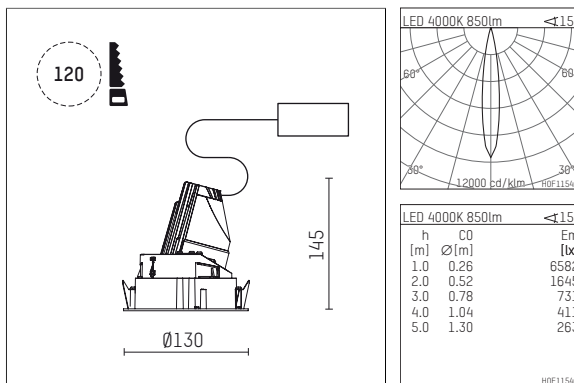

108 722 04 910 R | white

complx.100 | rim
directional spotlight
LED | 10 W 4000 K

- directional spotlight complx.100 rim
- with a rim projecting over the ceiling
- for installation into suspended ceilings
- with LED 1050 lm
- colour temperature: 4000 K
- colour rendering index: CRI >80
- L90 / B10 (50.000h)
- SDCM < 2
- net luminous flux: 850 lm
- total load: 10 W
- luminous efficacy: 85,0 lm/W
- rotationsymmetrical light distribution, spot
- safety cable for reflector module
- reflector of aluminium, mirror finish anodised
- beam angle: 15 °
- with external LED power unit, electronic, 220-240 V, 50/60 Hz
- Dimming with external dimmers possible (trailing-edge and leading-edge)
- dimmable
- power supply: supply cord with plug connection 2x5x2,5 mm², length: 360 mm
- housing of die cast aluminium
- safety glass, clear
- recessing ring of die cast aluminium
- height: 135 mm
- diameter: 130 mm, recessing diameter: 120 mm
- recessing depth: 145 mm, ceiling thickness: 2-25mm
- rotatable 360°, fixable setting, 0°-30° tilttable, fixable setting
- weight: 0,62 kg
- protection rating: IP20
- protection class I
- 5 years Hoffmeister warranty
- Made in Germany
- certificates: manufactured according to DIN VDE 0711 / EN 60598, CE
- colour: white (RAL9016)
- 108 722 04 910 R

- Overview of accessories on the following page / s

108 722 04 910 R
accessory**Optional accessories**

description accessory general	dimensions in mm	item number	pic.-No.
housing for concrete cast for recessed downlights complx.100 rim	ØxH: 342 x 160	108 605 10 000	01