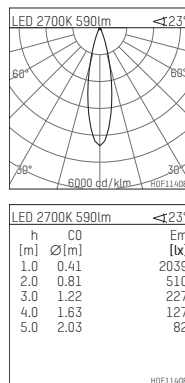

## 108 723 02 910 PD | white

complx.100 | insider  
directional spotlight  
LED | 10 W 2700 K

- directional spotlight complx.100 insider
- with plasterboard panel and integrated installation frame
- with LED 700 lm
- colour temperature: 2700 K
- colour rendering index: CRI >90
- L90 / B10 (50.000h)
- SDCM < 2
- net luminous flux: 590 lm
- total load: 10 W
- luminous efficacy: 59,0 lm/W
- rotationsymmetrical light distribution, medium
- safety cable for reflector module
- reflector of aluminium, mirror finish anodised
- beam angle: 25 °
- with external LED power unit, electronic (DALI), 220-240 V, 0/50/60 Hz
- amplitude dimming
- dimming range: 100-1 %
- power supply: supply cord with plug connection 2x5x2,5 mm², length: 360 mm
- housing of die cast aluminium
- microprismatic filter with very high rate of light transmission
- recessing ring of die cast aluminium
- length: 400 mm, width: 400 mm, height: 137 mm
- diameter: 102 mm
- recessing depth: 147 mm, ceiling thickness: 12.5 mm
- rotatable 360°, fixable setting, 0°-30° tiltable, fixable setting
- weight: 1,82 kg
- protection rating: IP20
- protection class I
- 5 years Hoffmeister warranty
- Made in Germany
- certificates: manufactured according to DIN VDE 0711 / EN 60598, CE
- colour: white (RAL9016)
- 108 723 02 910 PD