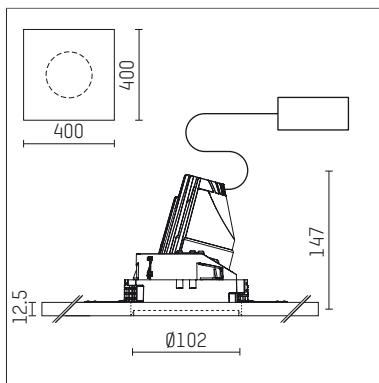

## 108 723 02 910 PD | white

complx.100 | insider  
directional spotlight  
LED | 10 W 2700 K

- directional spotlight complx.100 insider
- with plasterboard panel and integrated installation frame
- with LED 700 lm
- colour temperature: 2700 K
- colour rendering index: CRI >90
- L90 / B10 (50.000h)
- SDCM < 2
- net luminous flux: 590 lm
- total load: 10 W
- luminous efficacy: 59,0 lm/W
- rotationsymmetrical light distribution, medium
- safety cable for reflector module
- reflector of aluminium, mirror finish anodised
- beam angle: 25 °
- with external LED power unit, electronic (DALI), 220-240 V, 0/50/60 Hz
- amplitude dimming
- dimming range: 100-1 %
- power supply: supply cord with plug connection 2x5x2,5 mm², length: 360 mm
- housing of die cast aluminium
- microprismatic filter with very high rate of light transmission
- recessing ring of die cast aluminium
- length: 400 mm, width: 400 mm, height: 137 mm
- diameter: 102 mm
- recessing depth: 147 mm, ceiling thickness: 12.5 mm
- rotatable 360°, fixable setting, 0°-30° tiltable, fixable setting
- weight: 1,82 kg
- protection rating: IP20
- protection class I
- 5 years Hoffmeister warranty
- Made in Germany
- certificates: manufactured according to DIN VDE 0711 / EN 60598, CE
- colour: white (RAL9016)
- 108 723 02 910 PD