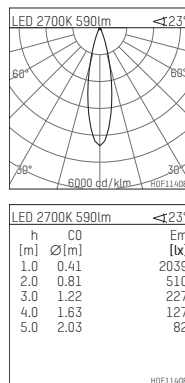

108 723 02 910 P | white

complx.100 | insider
directional spotlight
LED | 10 W 2700 K

- directional spotlight complx.100 insider
- with plasterboard panel and integrated installation frame
- with LED 700 lm
- colour temperature: 2700 K
- colour rendering index: CRI >90
- L90 / B10 (50.000h)
- SDCM < 2
- net luminous flux: 590 lm
- total load: 10 W
- luminous efficacy: 59,0 lm/W
- rotationsymmetrical light distribution, medium
- safety cable for reflector module
- reflector of aluminium, mirror finish anodised
- beam angle: 25 °
- with external LED power unit, electronic, 220-240 V, 50/60 Hz
- Dimming with external dimmers possible (trailing-edge and leading-edge)
- dimmable
- power supply: supply cord with plug connection 2x5x2,5 mm², length: 360 mm
- housing of die cast aluminium
- microprismatic filter with very high rate of light transmission
- recessing ring of die cast aluminium
- length: 400 mm, width: 400 mm, height: 137 mm
- diameter: 102 mm
- recessing depth: 147 mm, ceiling thickness: 12.5 mm
- rotatable 360°, fixable setting, 0°-30° tiltable, fixable setting
- weight: 1,82 kg
- protection rating: IP20
- protection class I
- 5 years Hoffmeister warranty
- Made in Germany
- certificates: manufactured according to DIN VDE 0711 / EN 60598, CE
- colour: white (RAL9016)
- 108 723 02 910 P