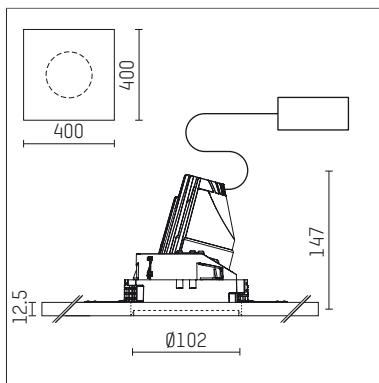

108 723 02 910 P | white

complx.100 | insider
directional spotlight
LED | 10 W 2700 K

- directional spotlight complx.100 insider
- with plasterboard panel and integrated installation frame
- with LED 700 lm
- colour temperature: 2700 K
- colour rendering index: CRI >90
- L90 / B10 (50.000h)
- SDCM < 2
- net luminous flux: 590 lm
- total load: 10 W
- luminous efficacy: 59,0 lm/W
- rotationsymmetrical light distribution, medium
- safety cable for reflector module
- reflector of aluminium, mirror finish anodised
- beam angle: 25 °
- with external LED power unit, electronic, 220-240 V, 50/60 Hz
- Dimming with external dimmers possible (trailing-edge and leading-edge)
- dimmable
- power supply: supply cord with plug connection 2x5x2,5 mm², length: 360 mm
- housing of die cast aluminium
- microprismatic filter with very high rate of light transmission
- recessing ring of die cast aluminium
- length: 400 mm, width: 400 mm, height: 137 mm
- diameter: 102 mm
- recessing depth: 147 mm, ceiling thickness: 12.5 mm
- rotatable 360°, fixable setting, 0°-30° tiltable, fixable setting
- weight: 1,82 kg
- protection rating: IP20
- protection class I
- 5 years Hoffmeister warranty
- Made in Germany
- certificates: manufactured according to DIN VDE 0711 / EN 60598, CE
- colour: white (RAL9016)
- 108 723 02 910 P