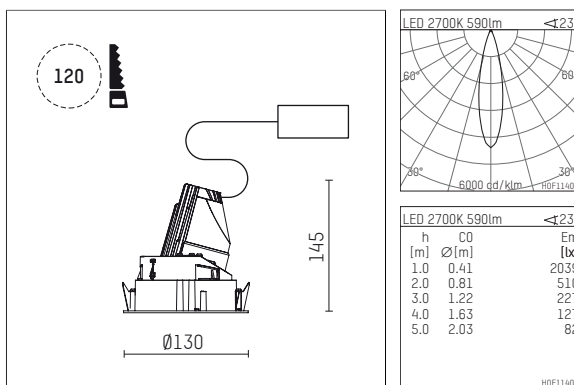

108 723 02 910 R | white

complx.100 | rim
directional spotlight
LED | 10 W 2700 K

- directional spotlight complx.100 rim
- with a rim projecting over the ceiling
- for installation into suspended ceilings
- with LED 700 lm
- colour temperature: 2700 K
- colour rendering index: CRI >90
- L90 / B10 (50.000h)
- SDCM < 2
- net luminous flux: 590 lm
- total load: 10 W
- luminous efficacy: 59,0 lm/W
- rotationsymmetrical light distribution, medium
- safety cable for reflector module
- reflector of aluminium, mirror finish anodised
- beam angle: 25 °
- with external LED power unit, electronic, 220-240 V, 50/60 Hz
- Dimming with external dimmers possible (trailing-edge and leading-edge)
- dimmable
- power supply: supply cord with plug connection 2x5x2,5 mm², length: 360 mm
- housing of die cast aluminium
- microprismatic filter with very high rate of light transmission
- recessing ring of die cast aluminium
- height: 135 mm
- diameter: 130 mm, recessing diameter: 120 mm
- recessing depth: 145 mm, ceiling thickness: 2-25mm
- rotatable 360°, fixable setting, 0°-30° tiltable, fixable setting
- weight: 0,62 kg
- protection rating: IP20
- protection class I
- 5 years Hoffmeister warranty
- Made in Germany
- certificates: manufactured according to DIN VDE 0711 / EN 60598, CE
- colour: white (RAL9016)
- 108 723 02 910 R

- Overview of accessories on the following page / s

108 723 02 910 R
accessory**Optional accessories**

description accessory general	dimensions in mm	item number	pic.-No.
housing for concrete cast for recessed downlights complx.100 rim	ØxH: 342 x 160	108 605 10 000	01